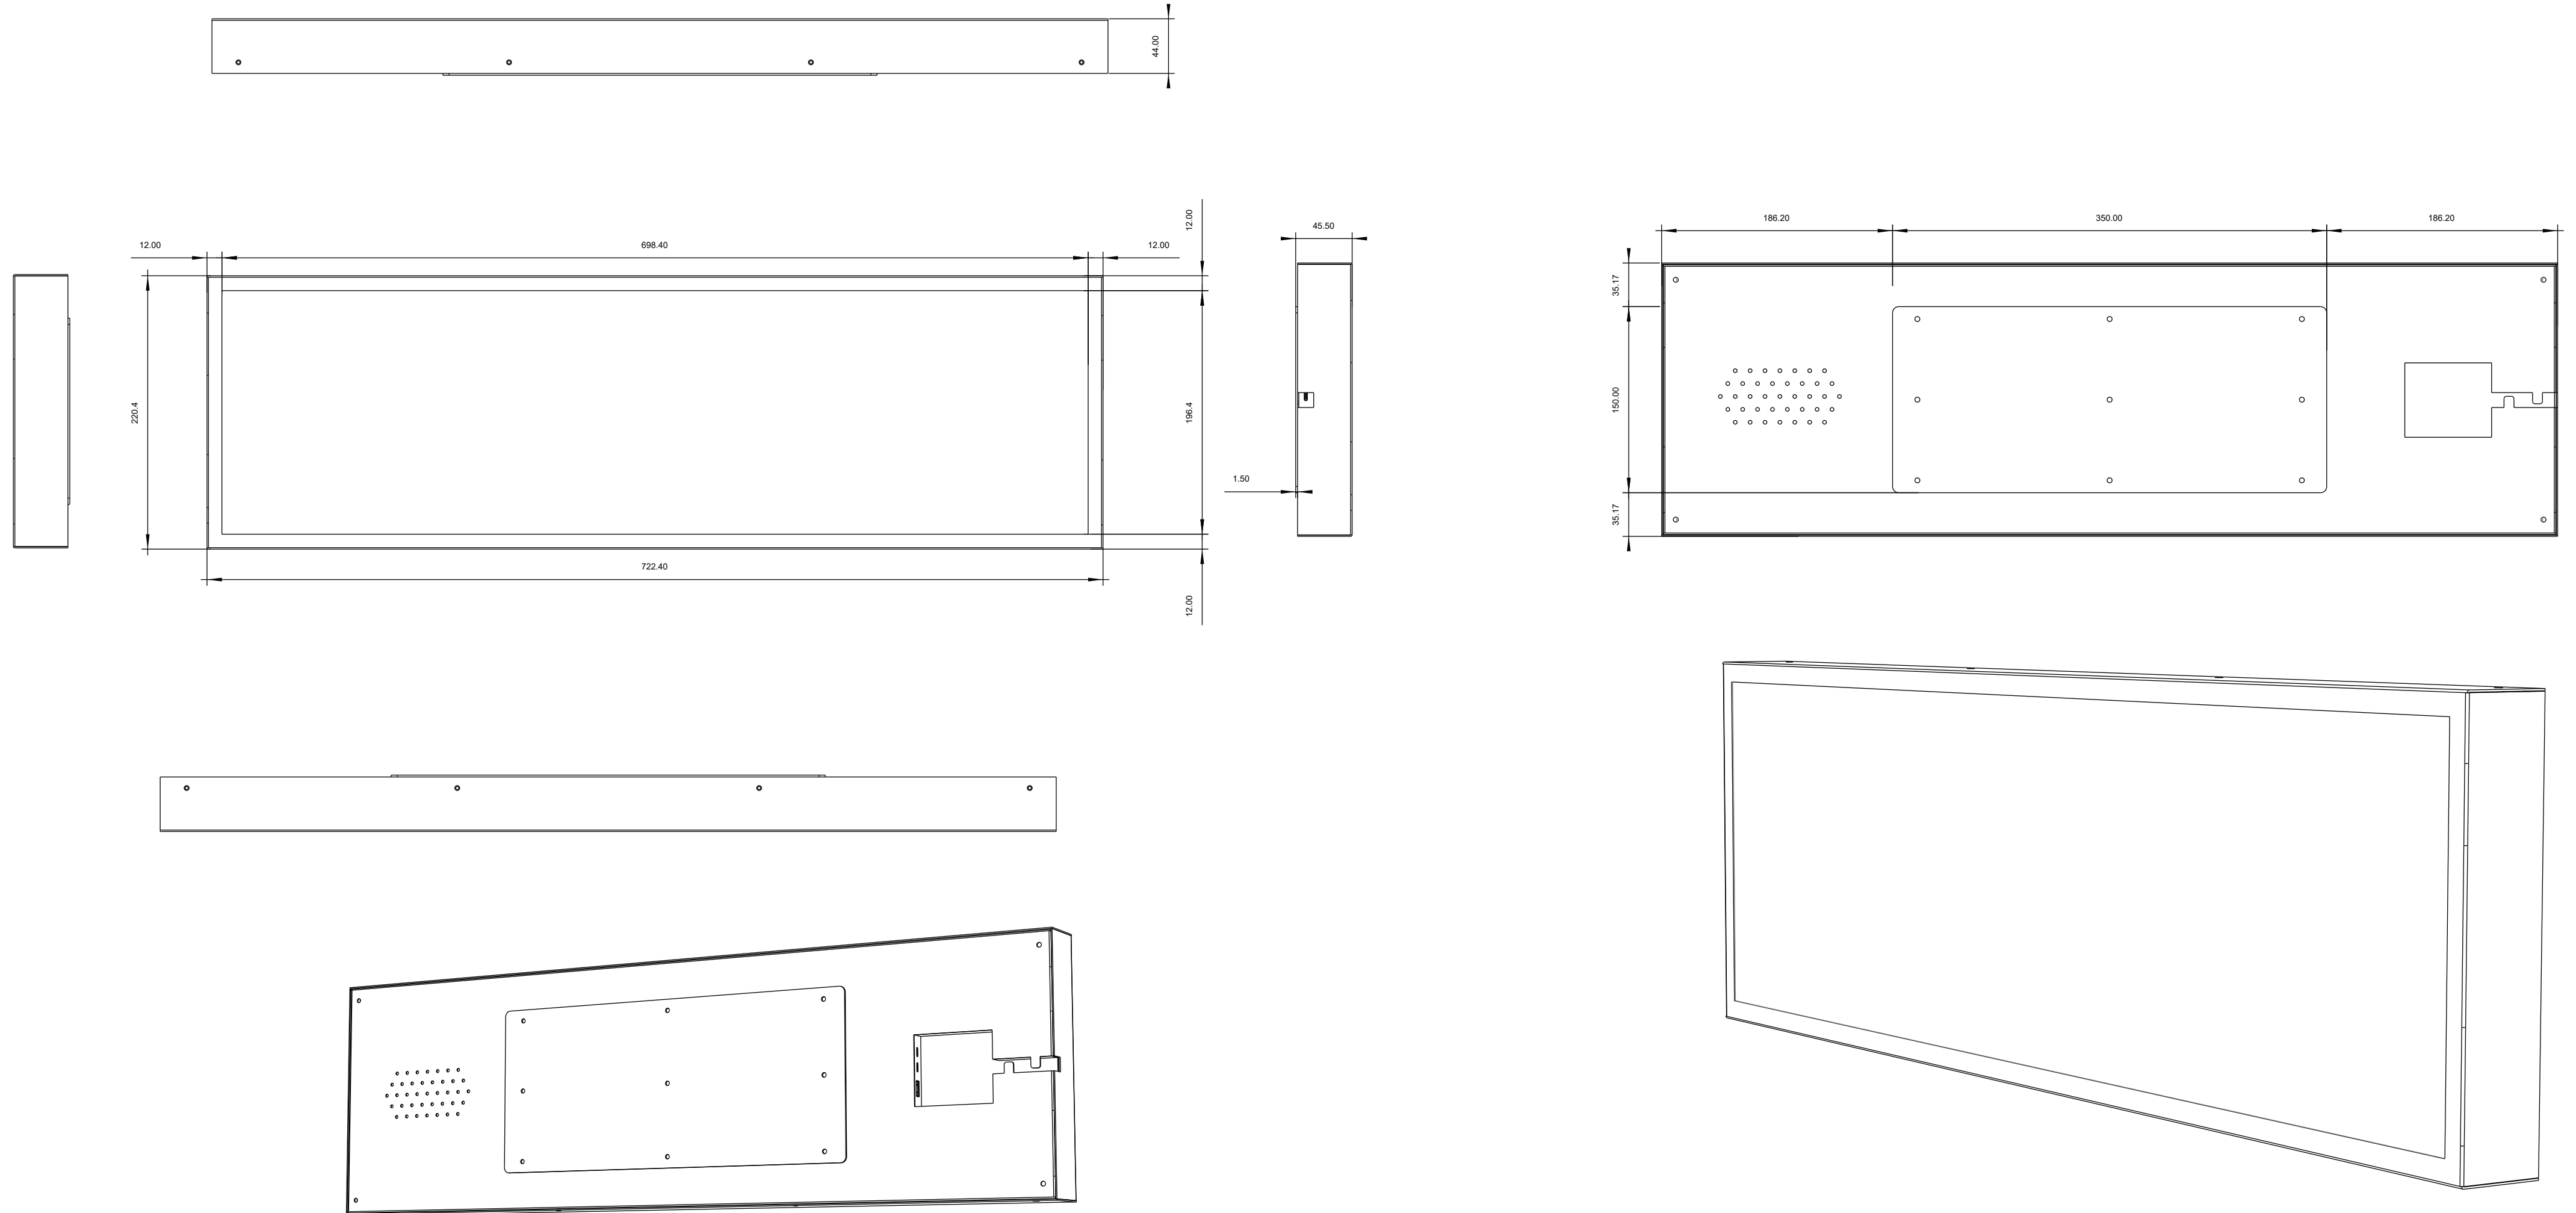

28.6" Stretched Bar LCD Display

Screenage		Screenage Technology
Types :	Bat-type	28.6" Stretched Bar LCD Display
Size :	28.6"	
Model :	No.571	