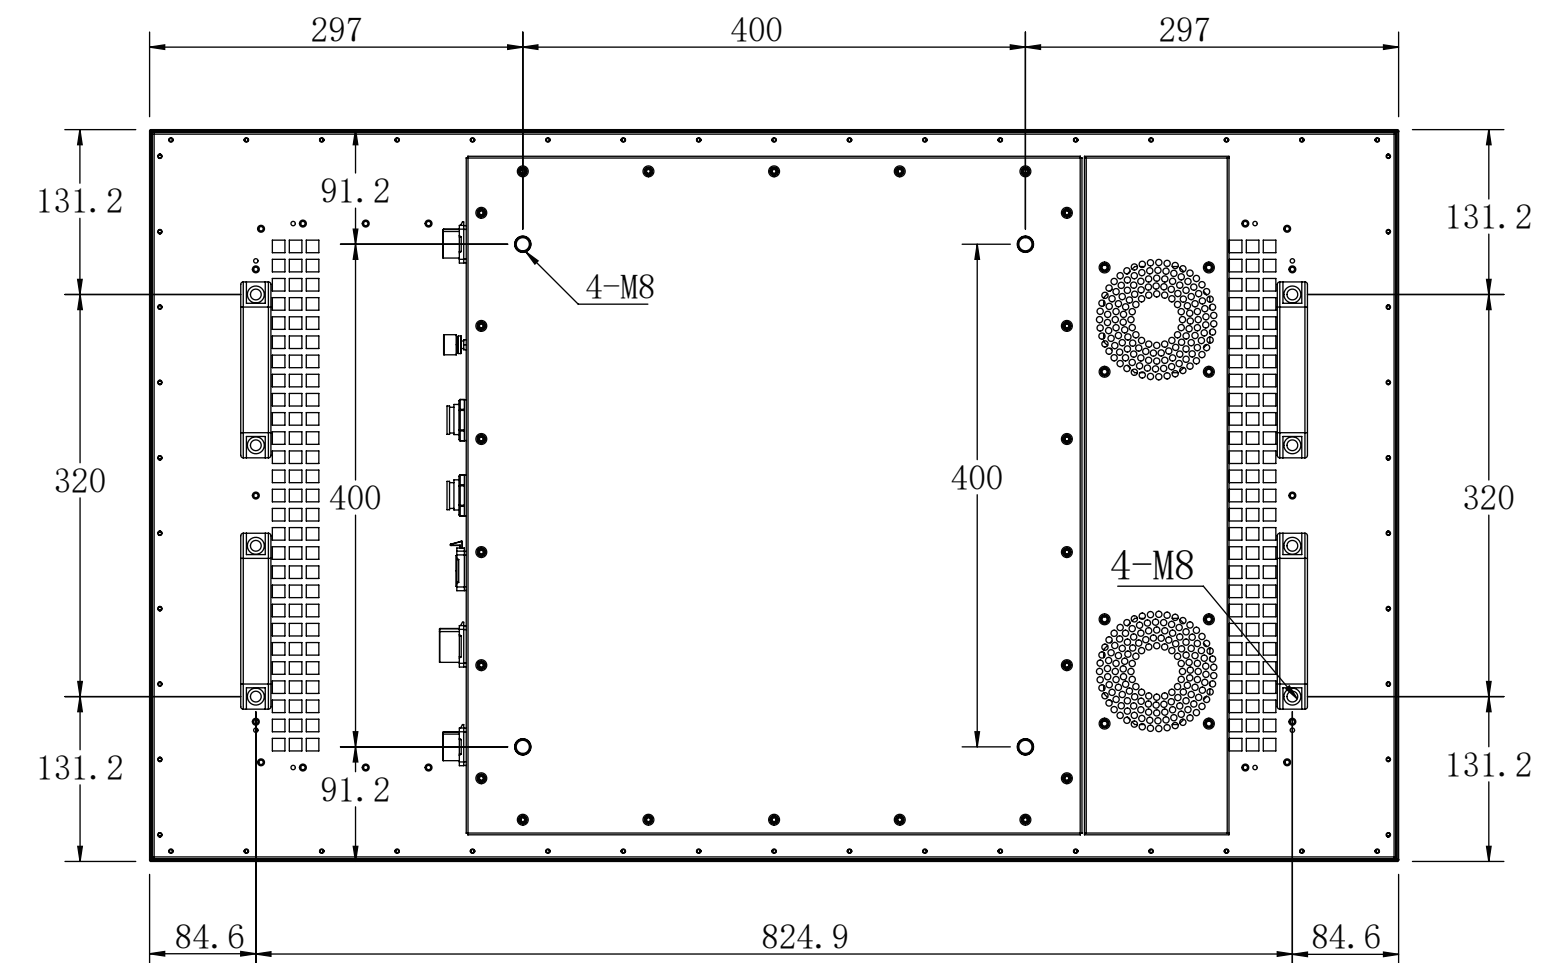

# 43 inch Outdoor Display

<b>Screenage</b>		<b>Screenage Technology</b>
Types :	Floor-standing	<b>43 inch Outdoor Display</b>
Size :	43"	
Model :	No.688	