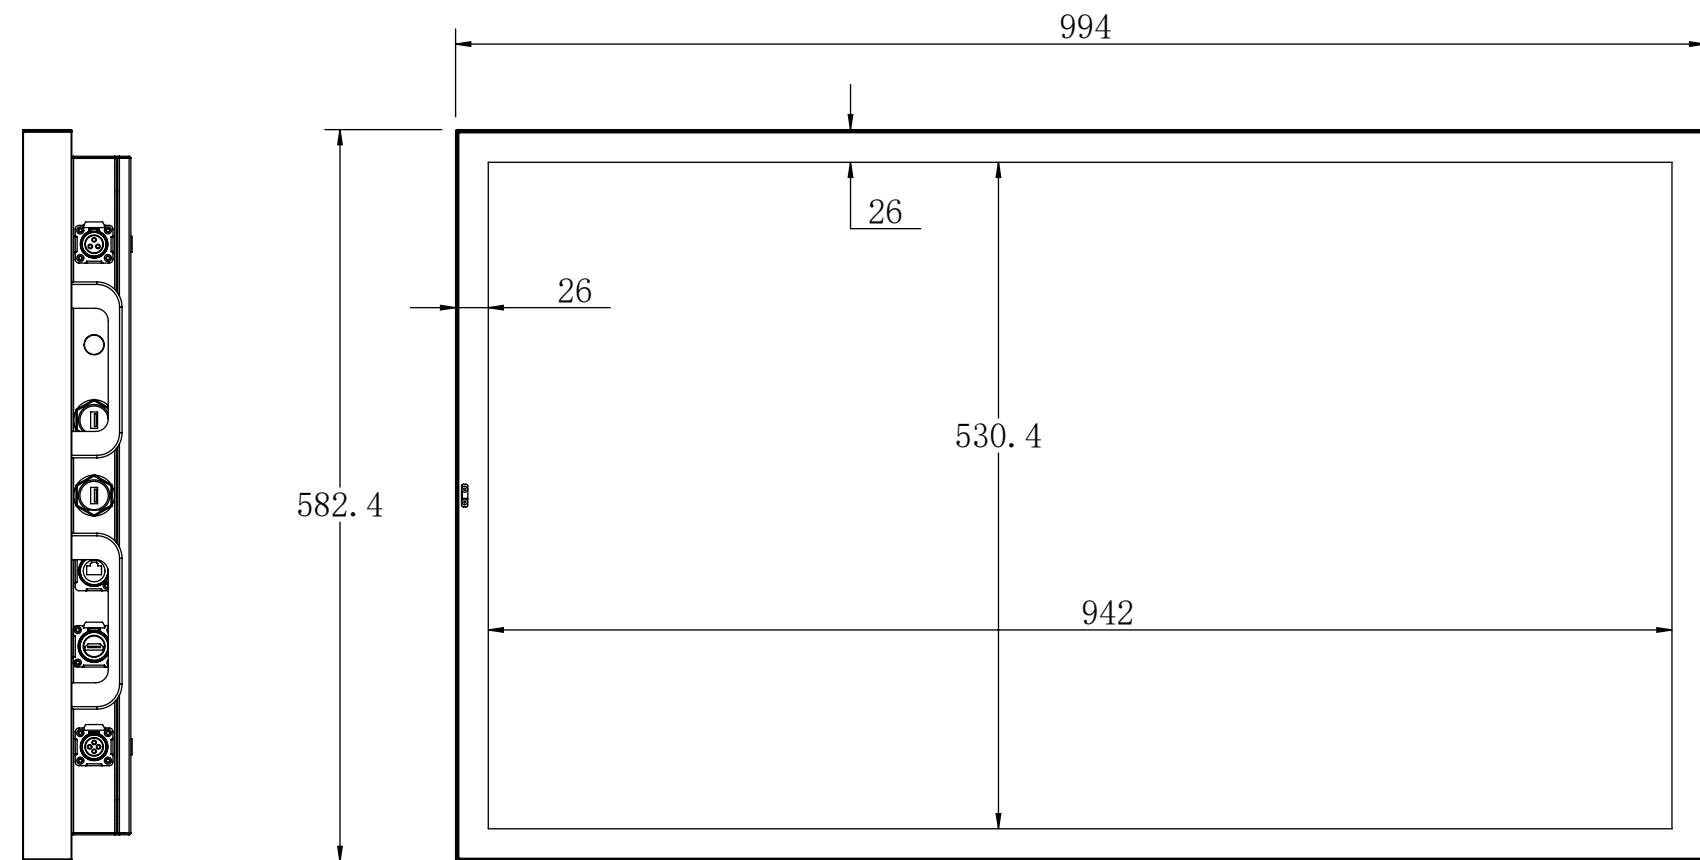

# 43 inch Outdoor Display

<b>Screenage</b>		<b>Screenage Technology</b>
Types :	Floor-standing	<b>43 inch Outdoor Display</b>
Size :	43"	
Model :	No.688	