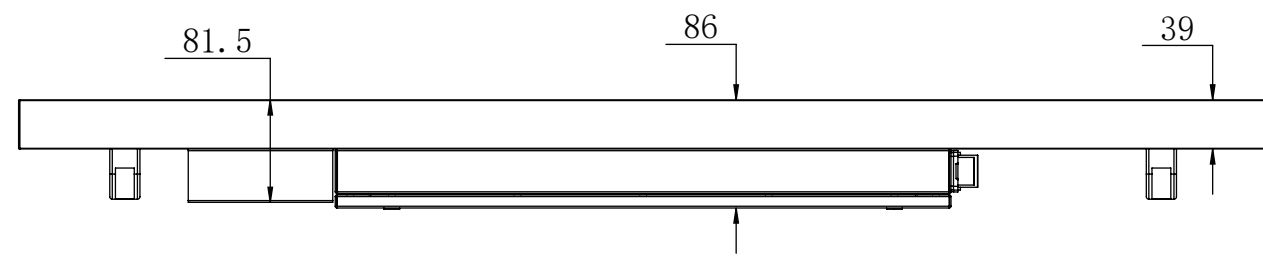

# 43 inch Outdoor Display

<b>Screenage</b>		<b>Screenage Technology</b>
Types :	Floor-standing	<b>43 inch Outdoor Display</b>
Size :	43"	
Model :	No.688	