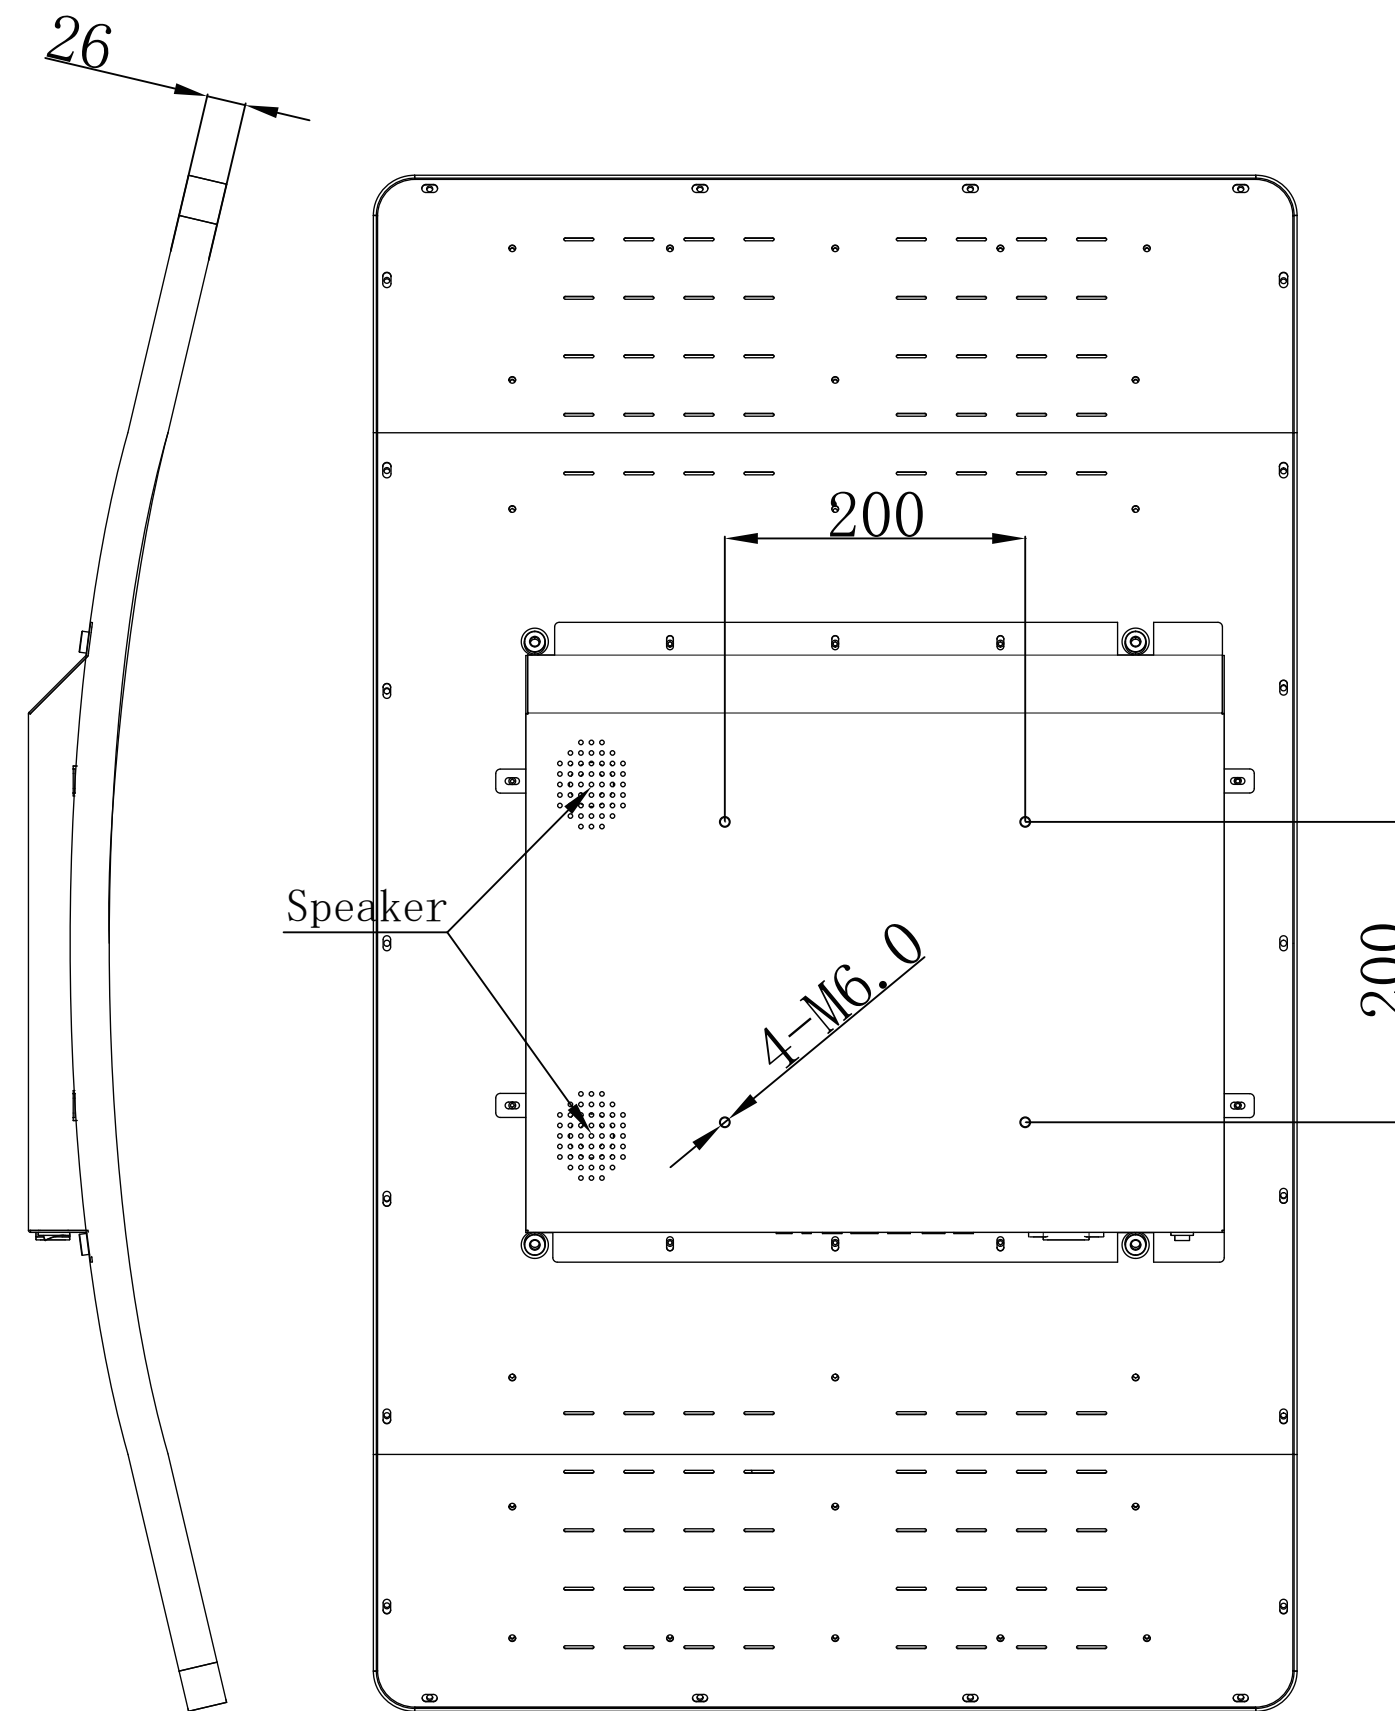

43 inch Curved Touch Display

Screenage		Screenage Technology
Types :	Embedded	43 inch Curved Touch Display
Size :	43"	
Model :	521C	