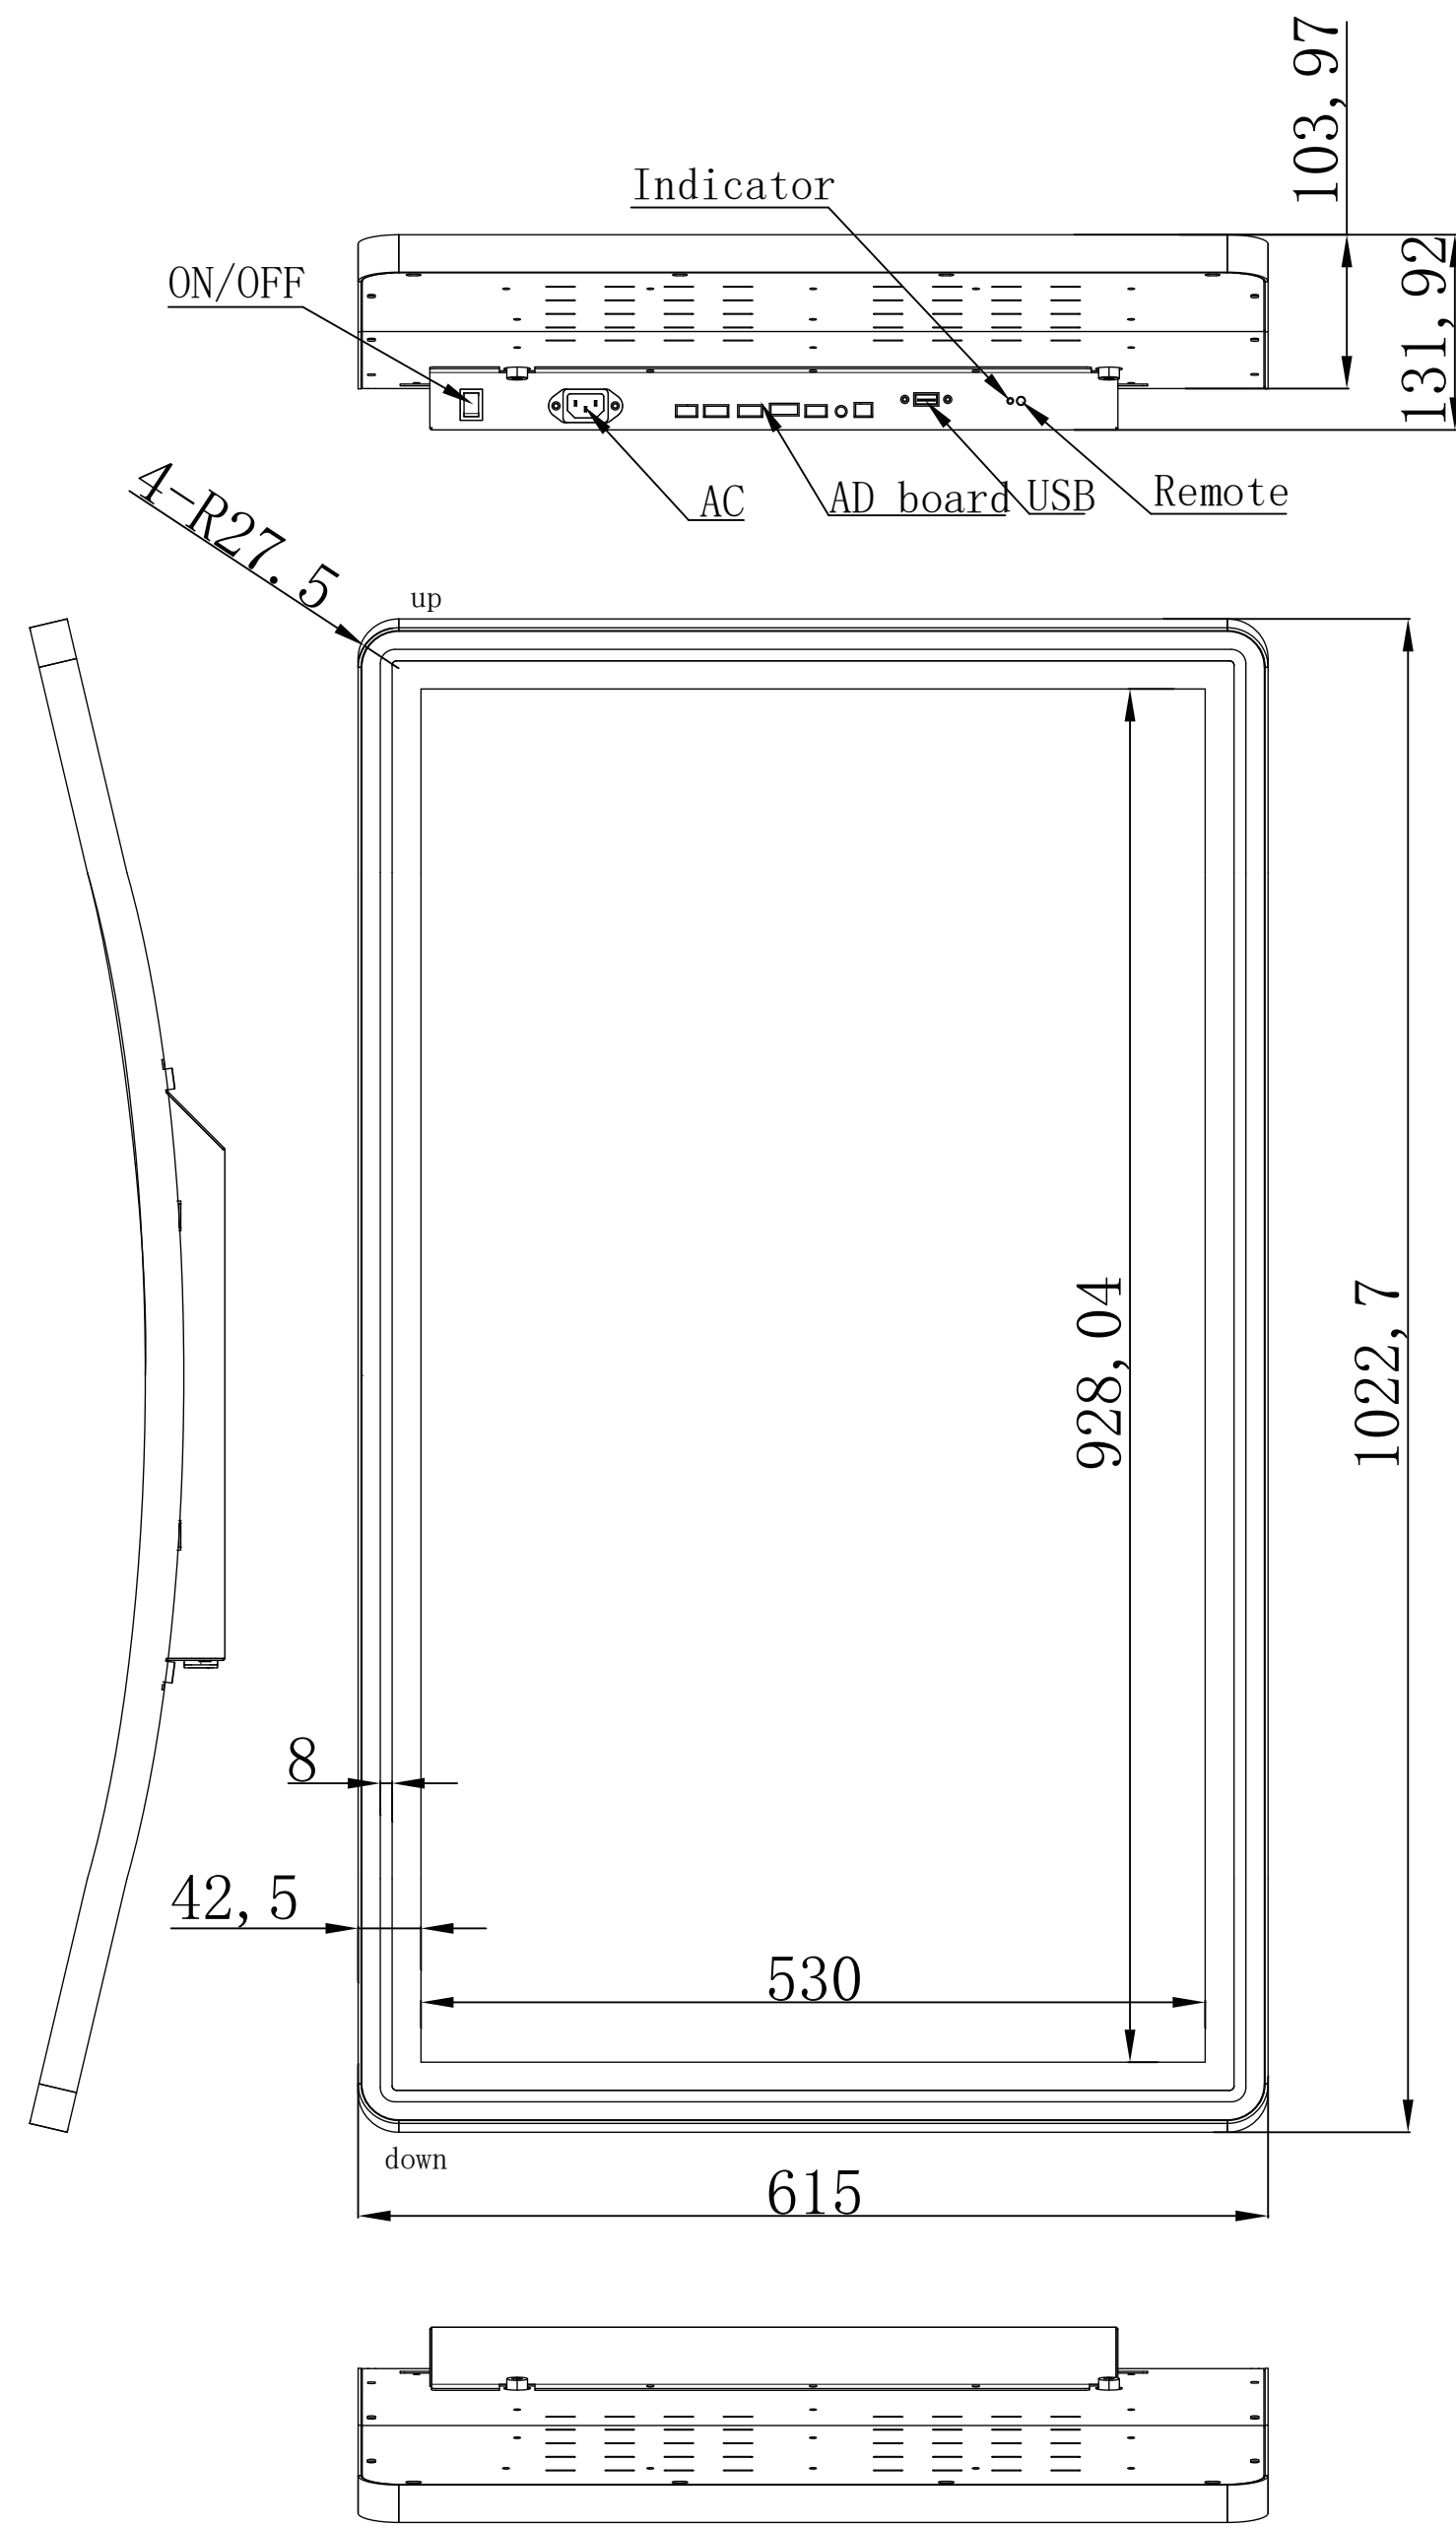

43 inch Curved Touch Display

Screenage		Screenage Technology
Types :	Embedded	43 inch Curved Touch Display
Size :	43"	
Model :	521C	