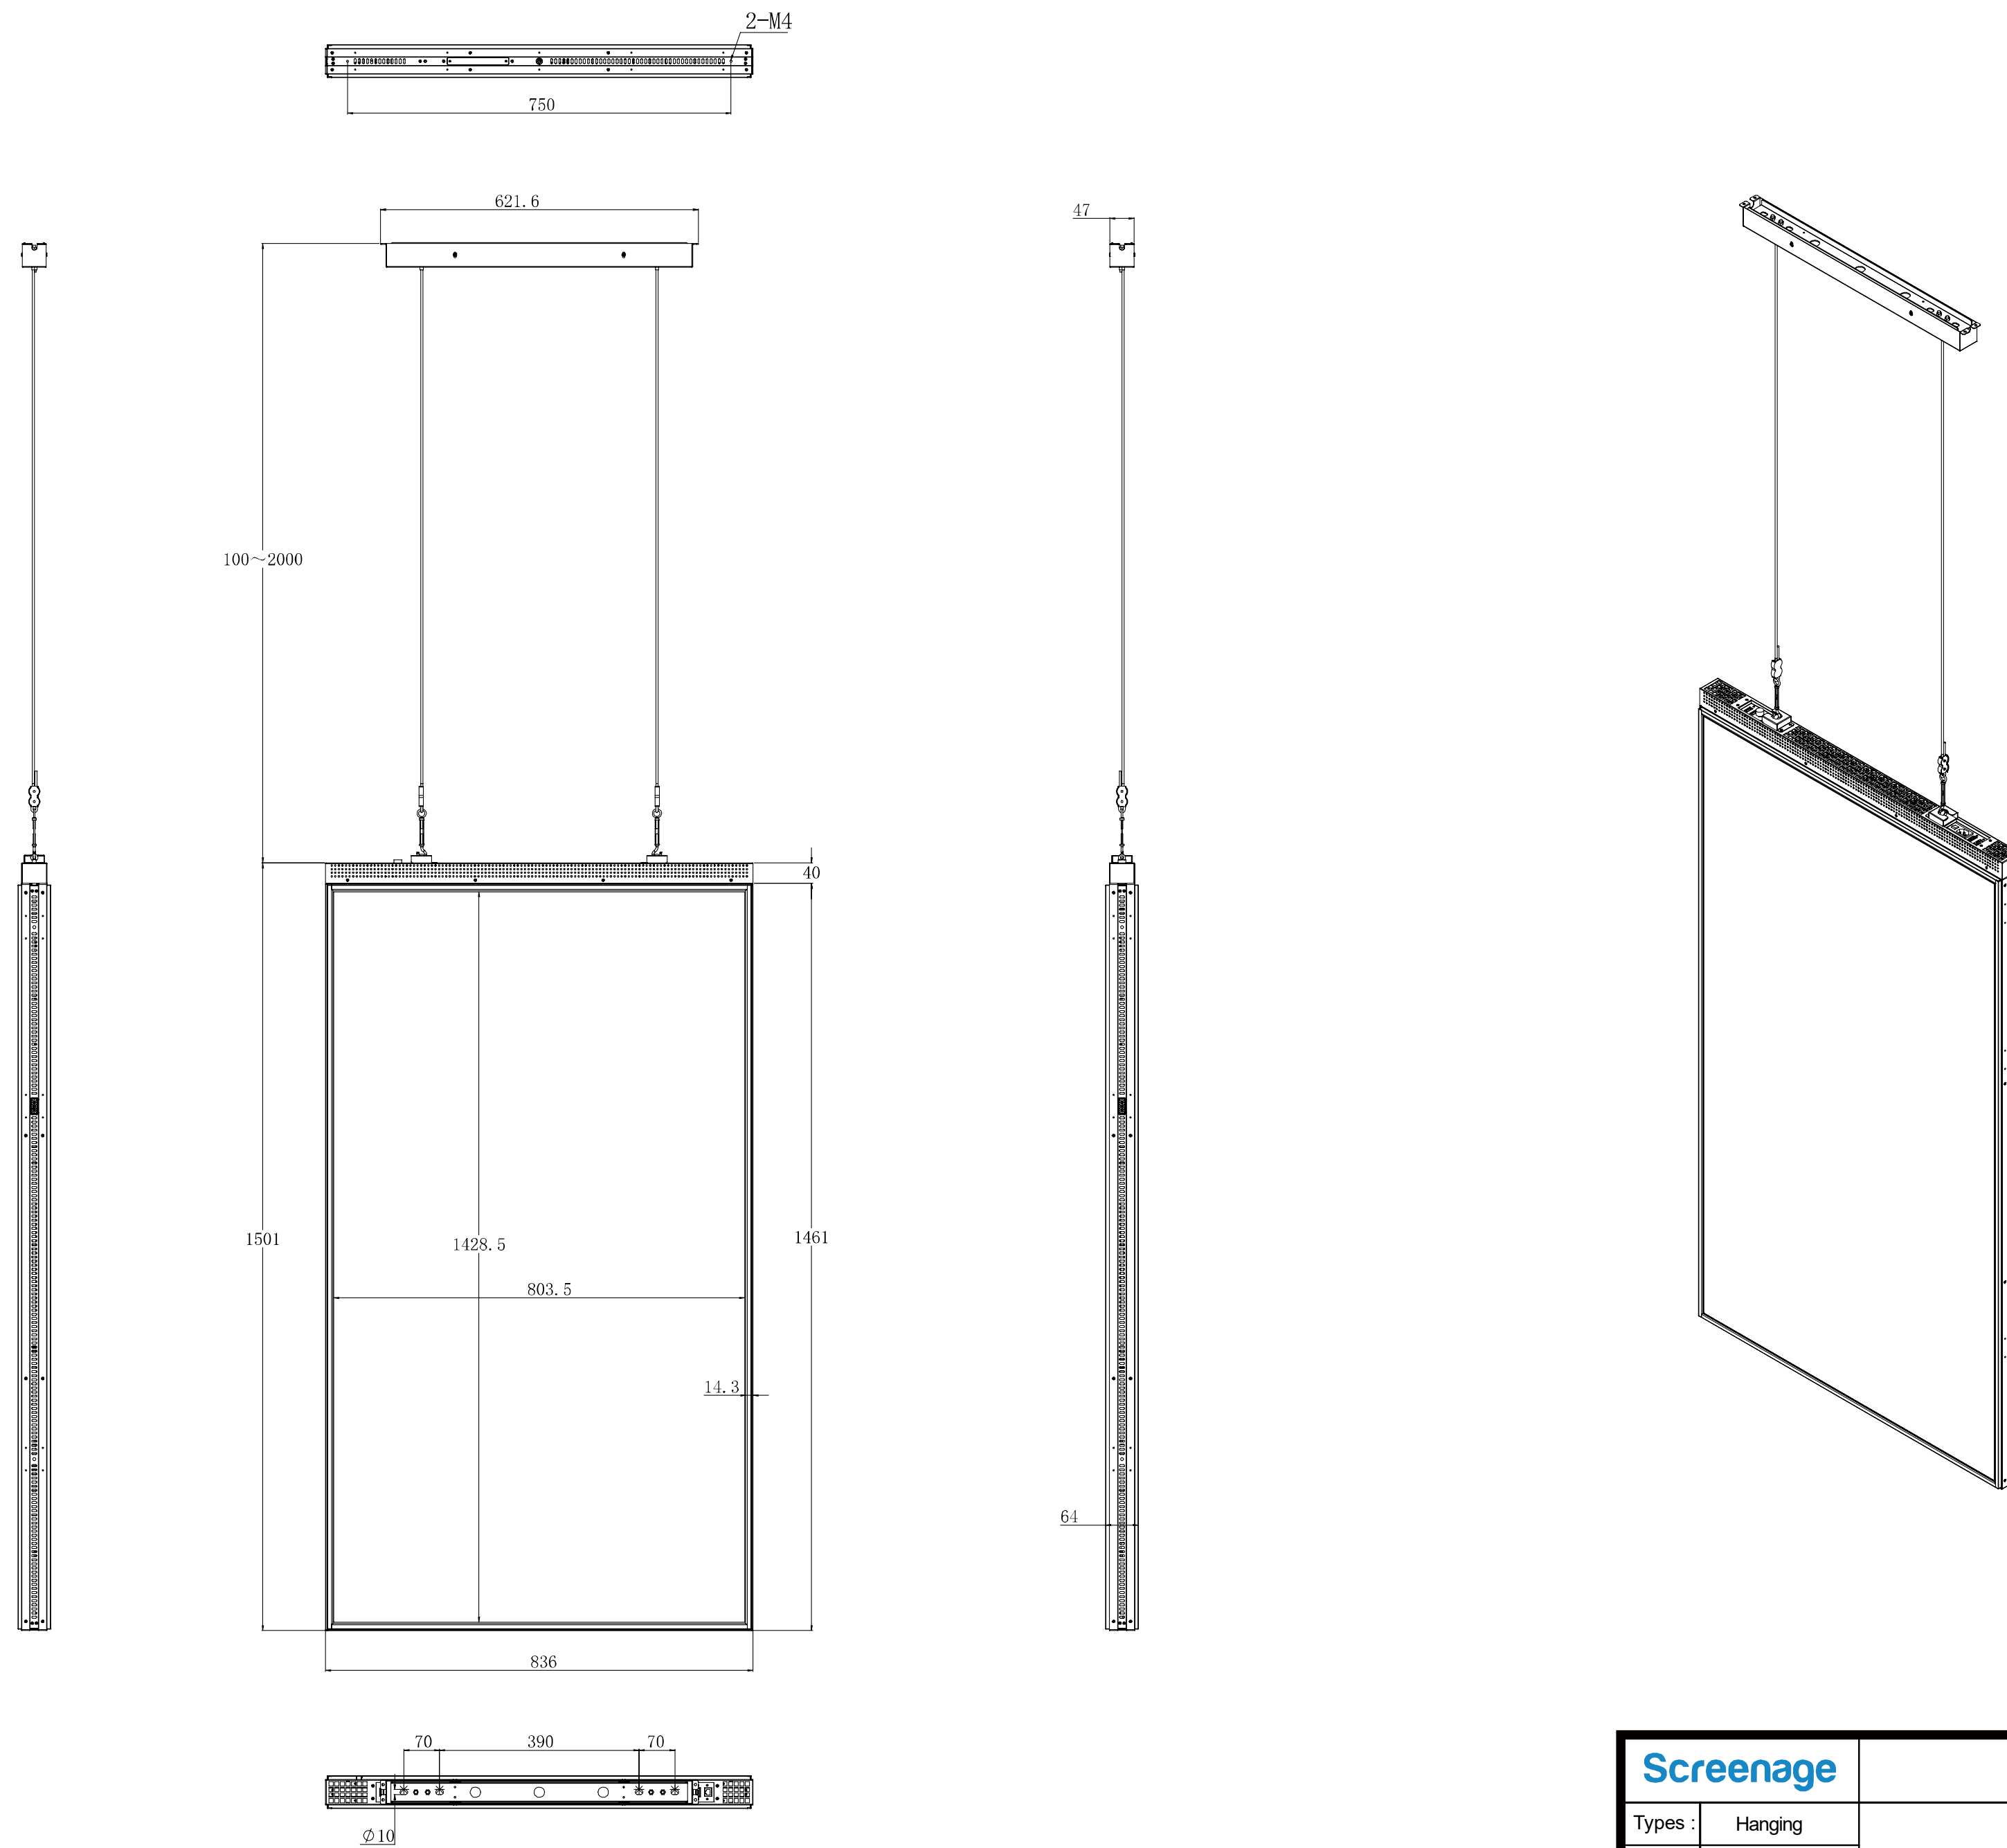

65 inch Window Facing Display

Screenage		Screenage Technology
Types :	Hanging	65 inch Window Facing Display
Size :	49"	
Model :	530XH	