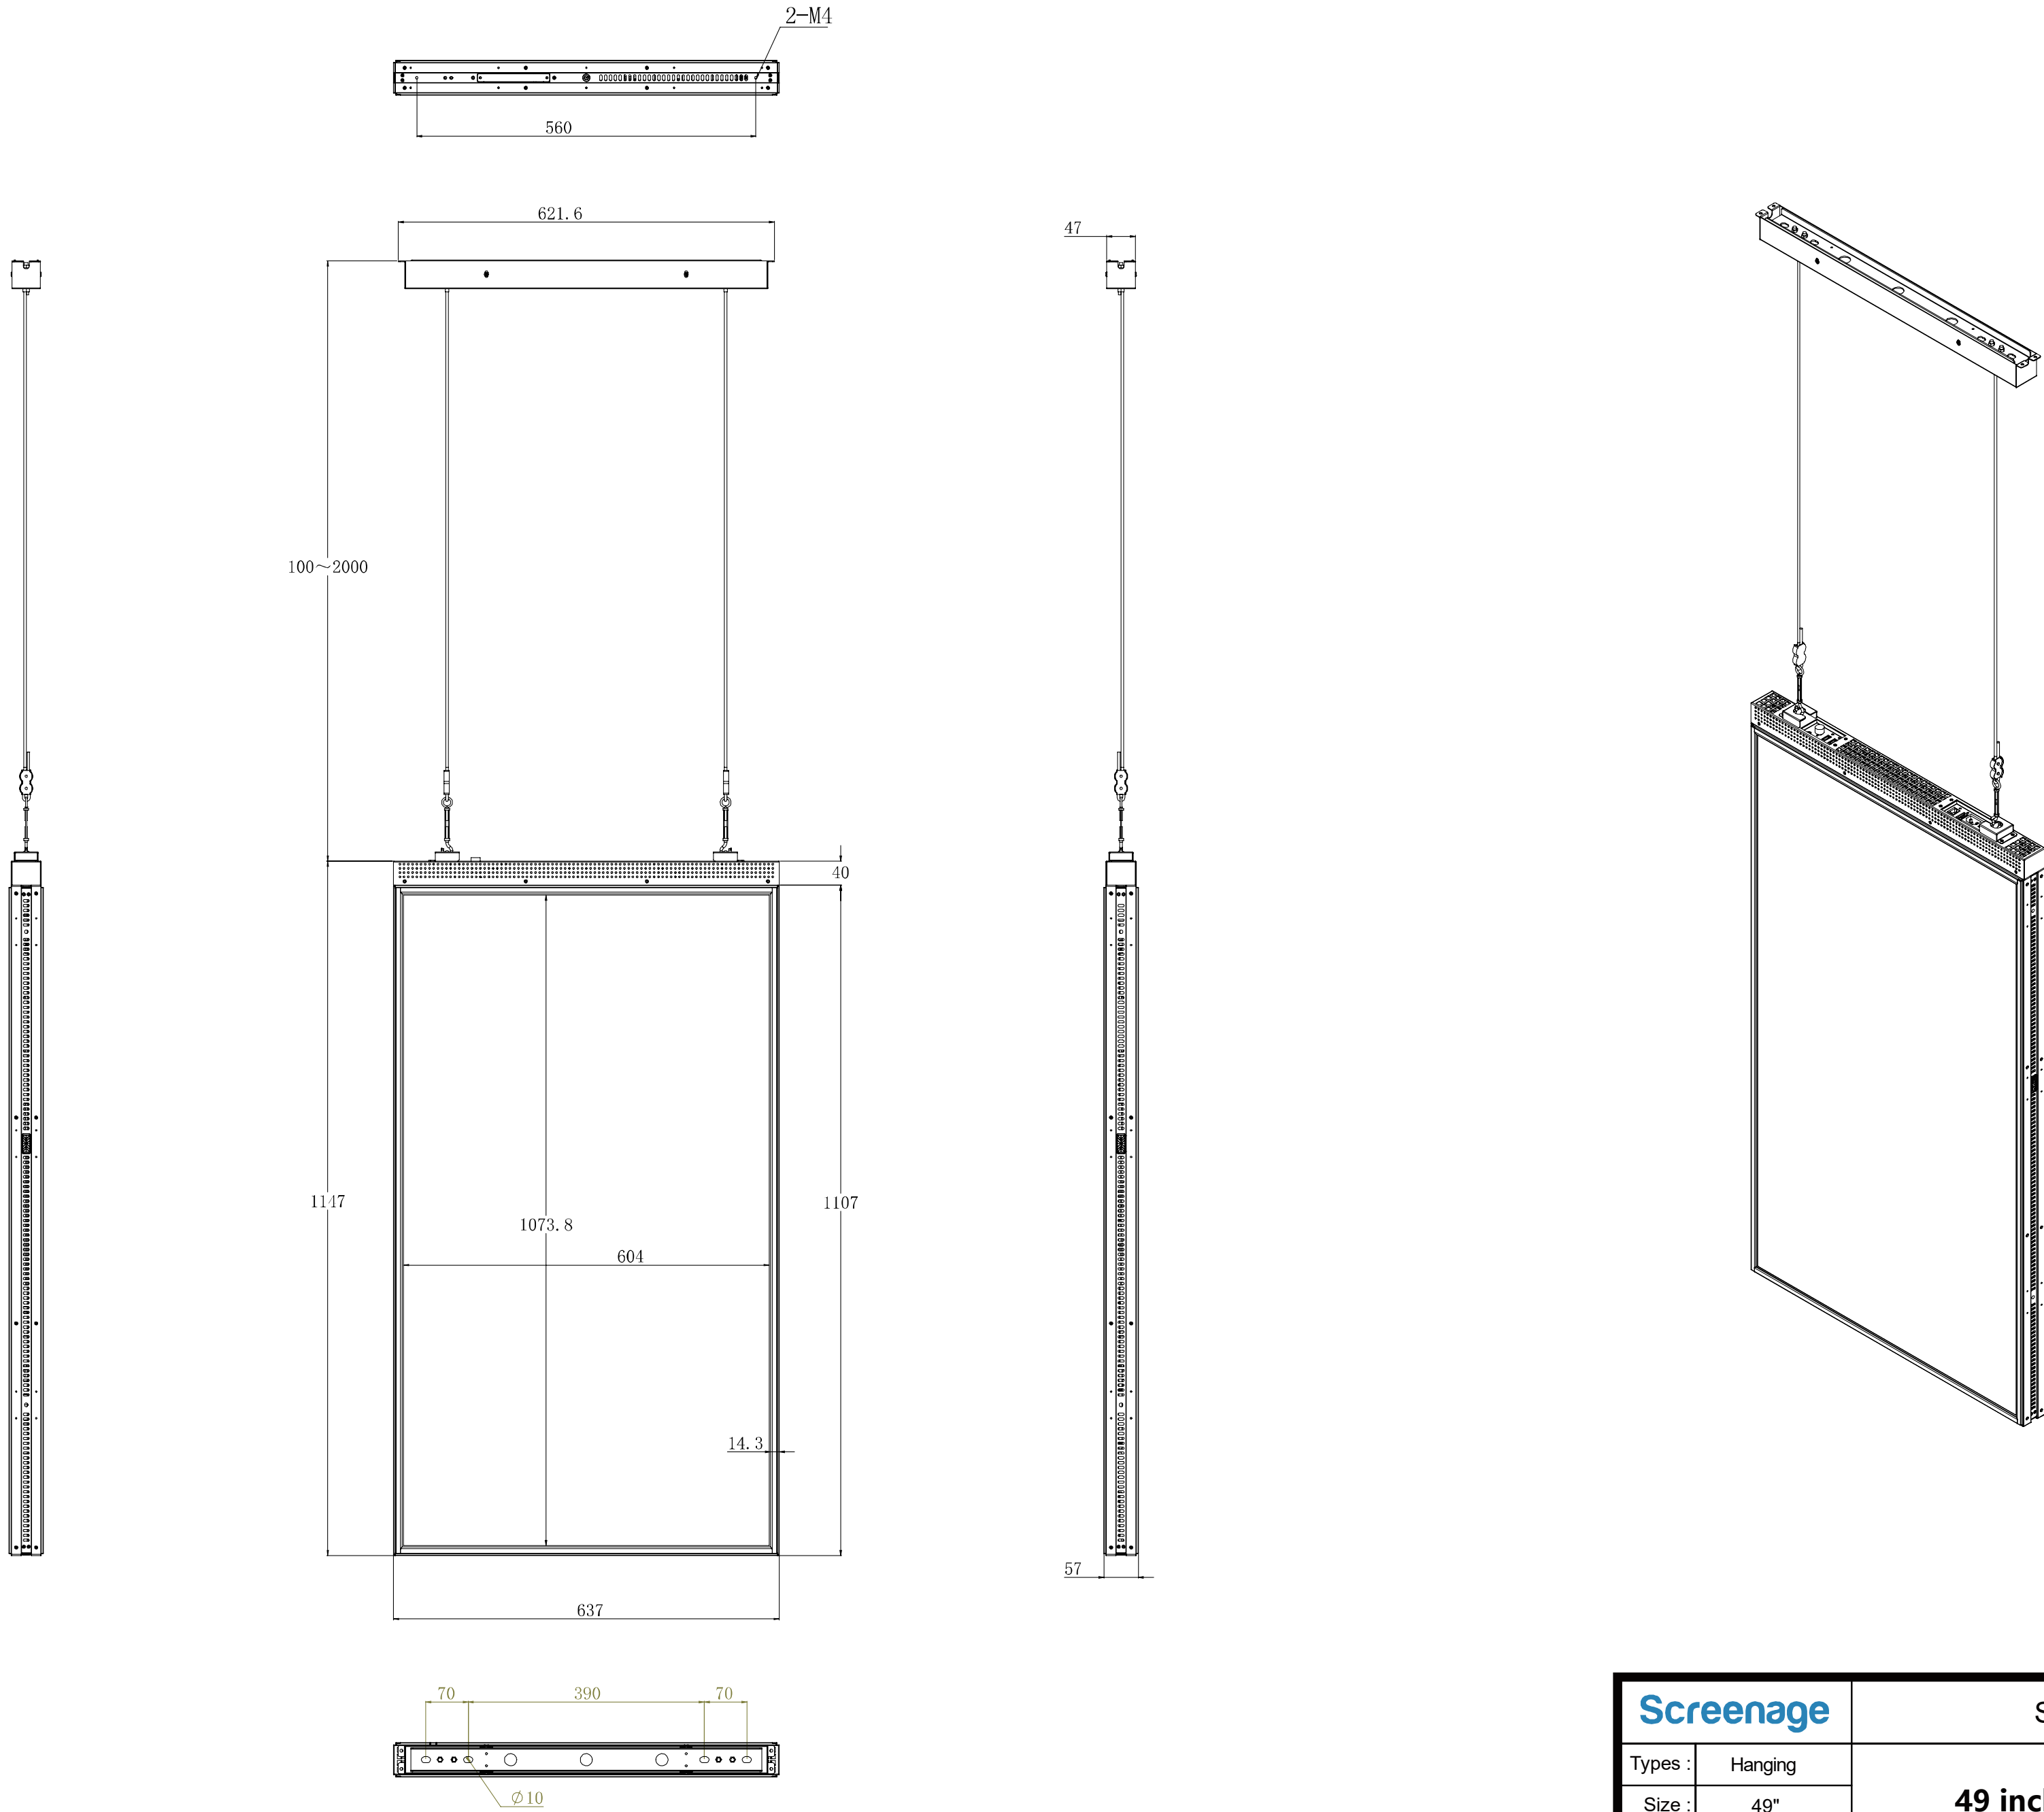

# 49 inch Window Facing Display

<b>Screenage</b>		Screenage Technology
Types :	Hanging	<b>49 inch Window Facing Display</b>
Size :	49"	
Model :	530XH	