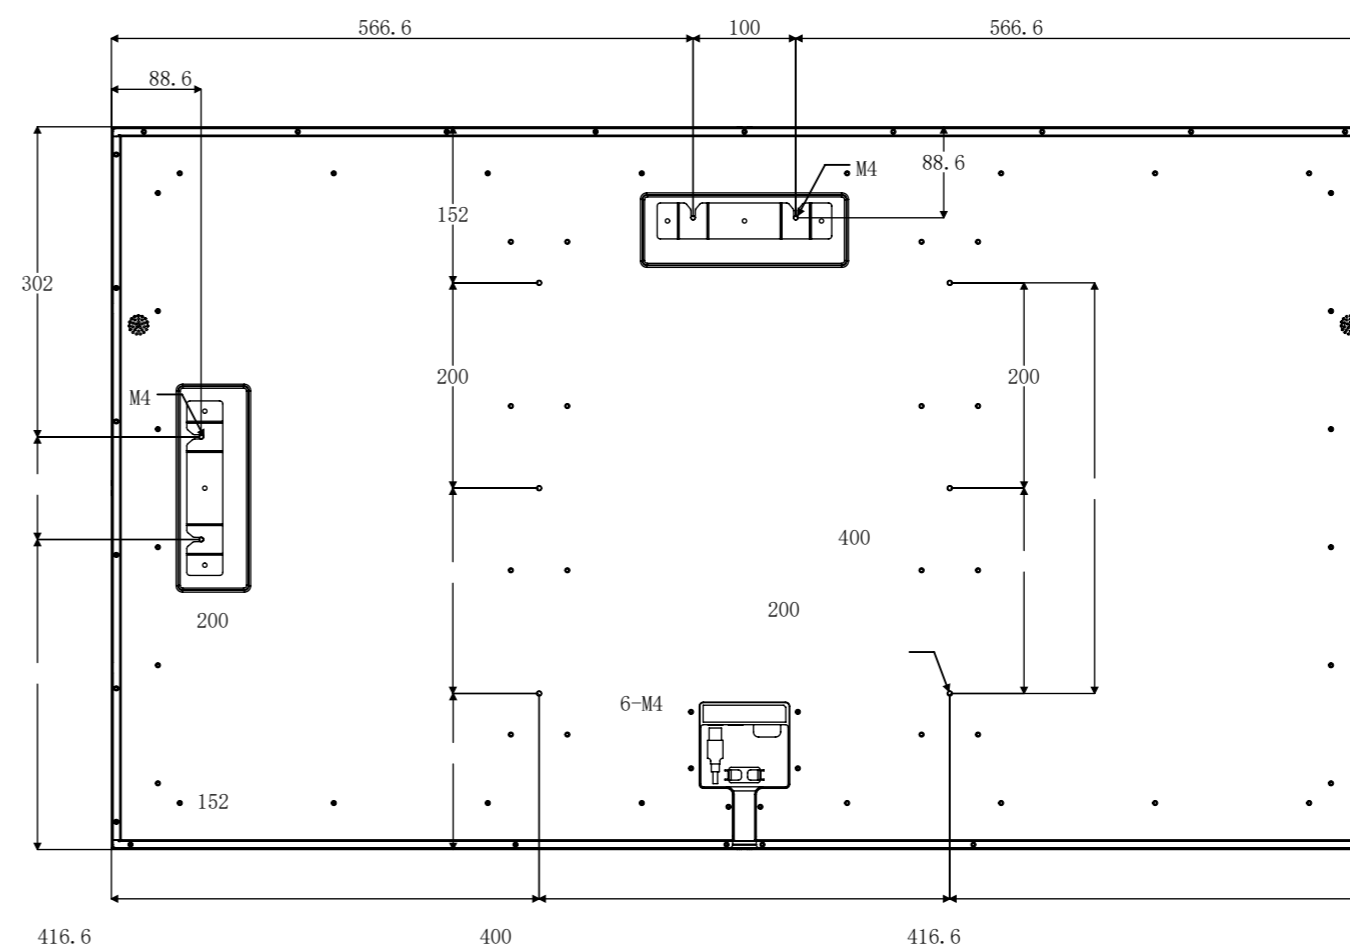

55 Inch Super Slim Commercial Display

Screenage		Shenzhen Screenage Electronics Co.,Ltd.
Types:	wall-mount	55 Inch Super Slim Commercial Display
Size:	55 inch	
Model:	590	