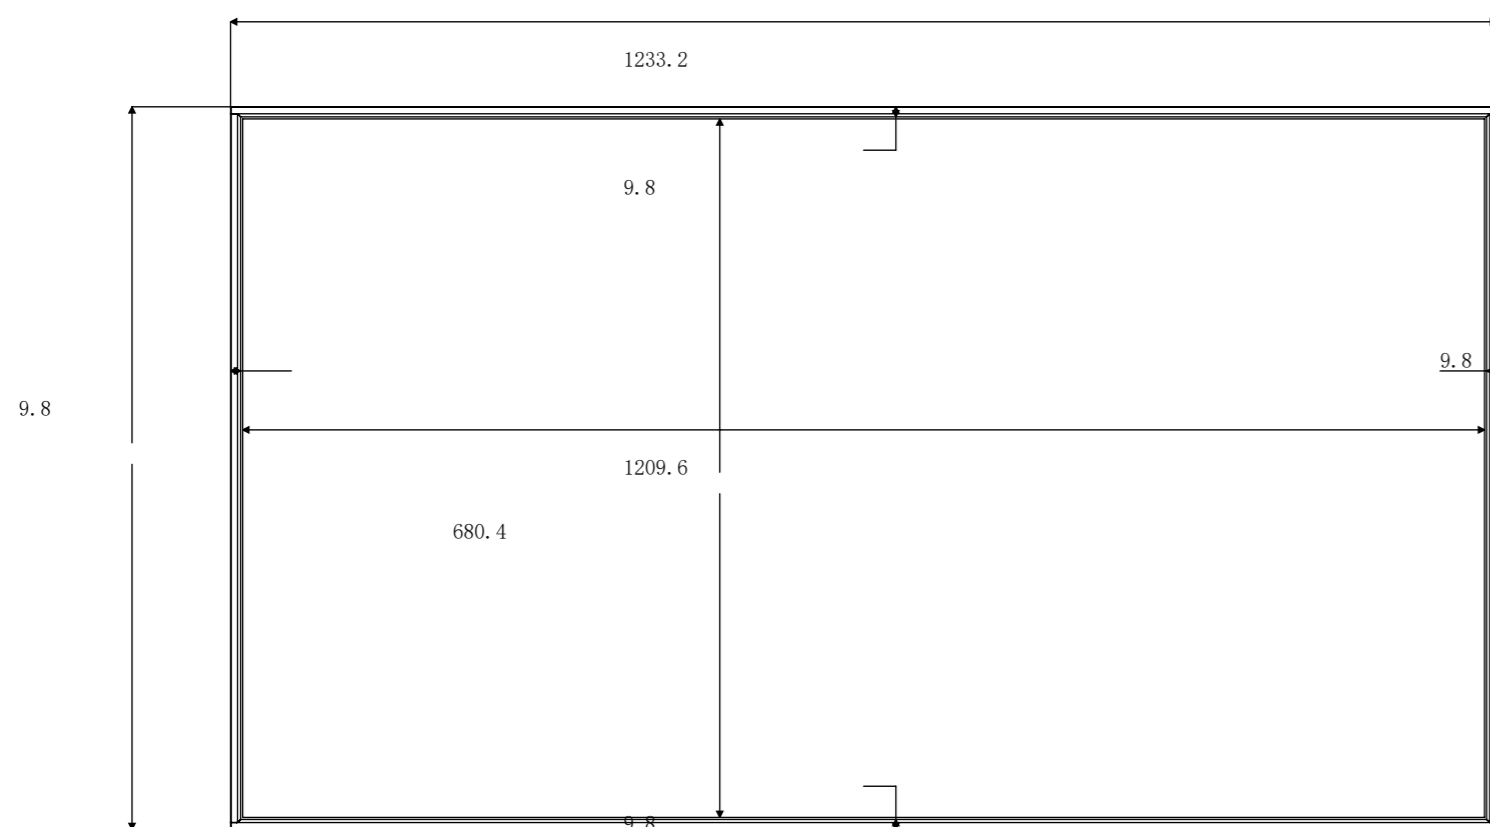

55 Inch Super Slim Commercial Display

Screenage		Shenzhen Screenage Electronics Co.,Ltd.
Types:	wall-mount	55 Inch Super Slim Commercial Display
Size:	55 inch	
Model:	590	