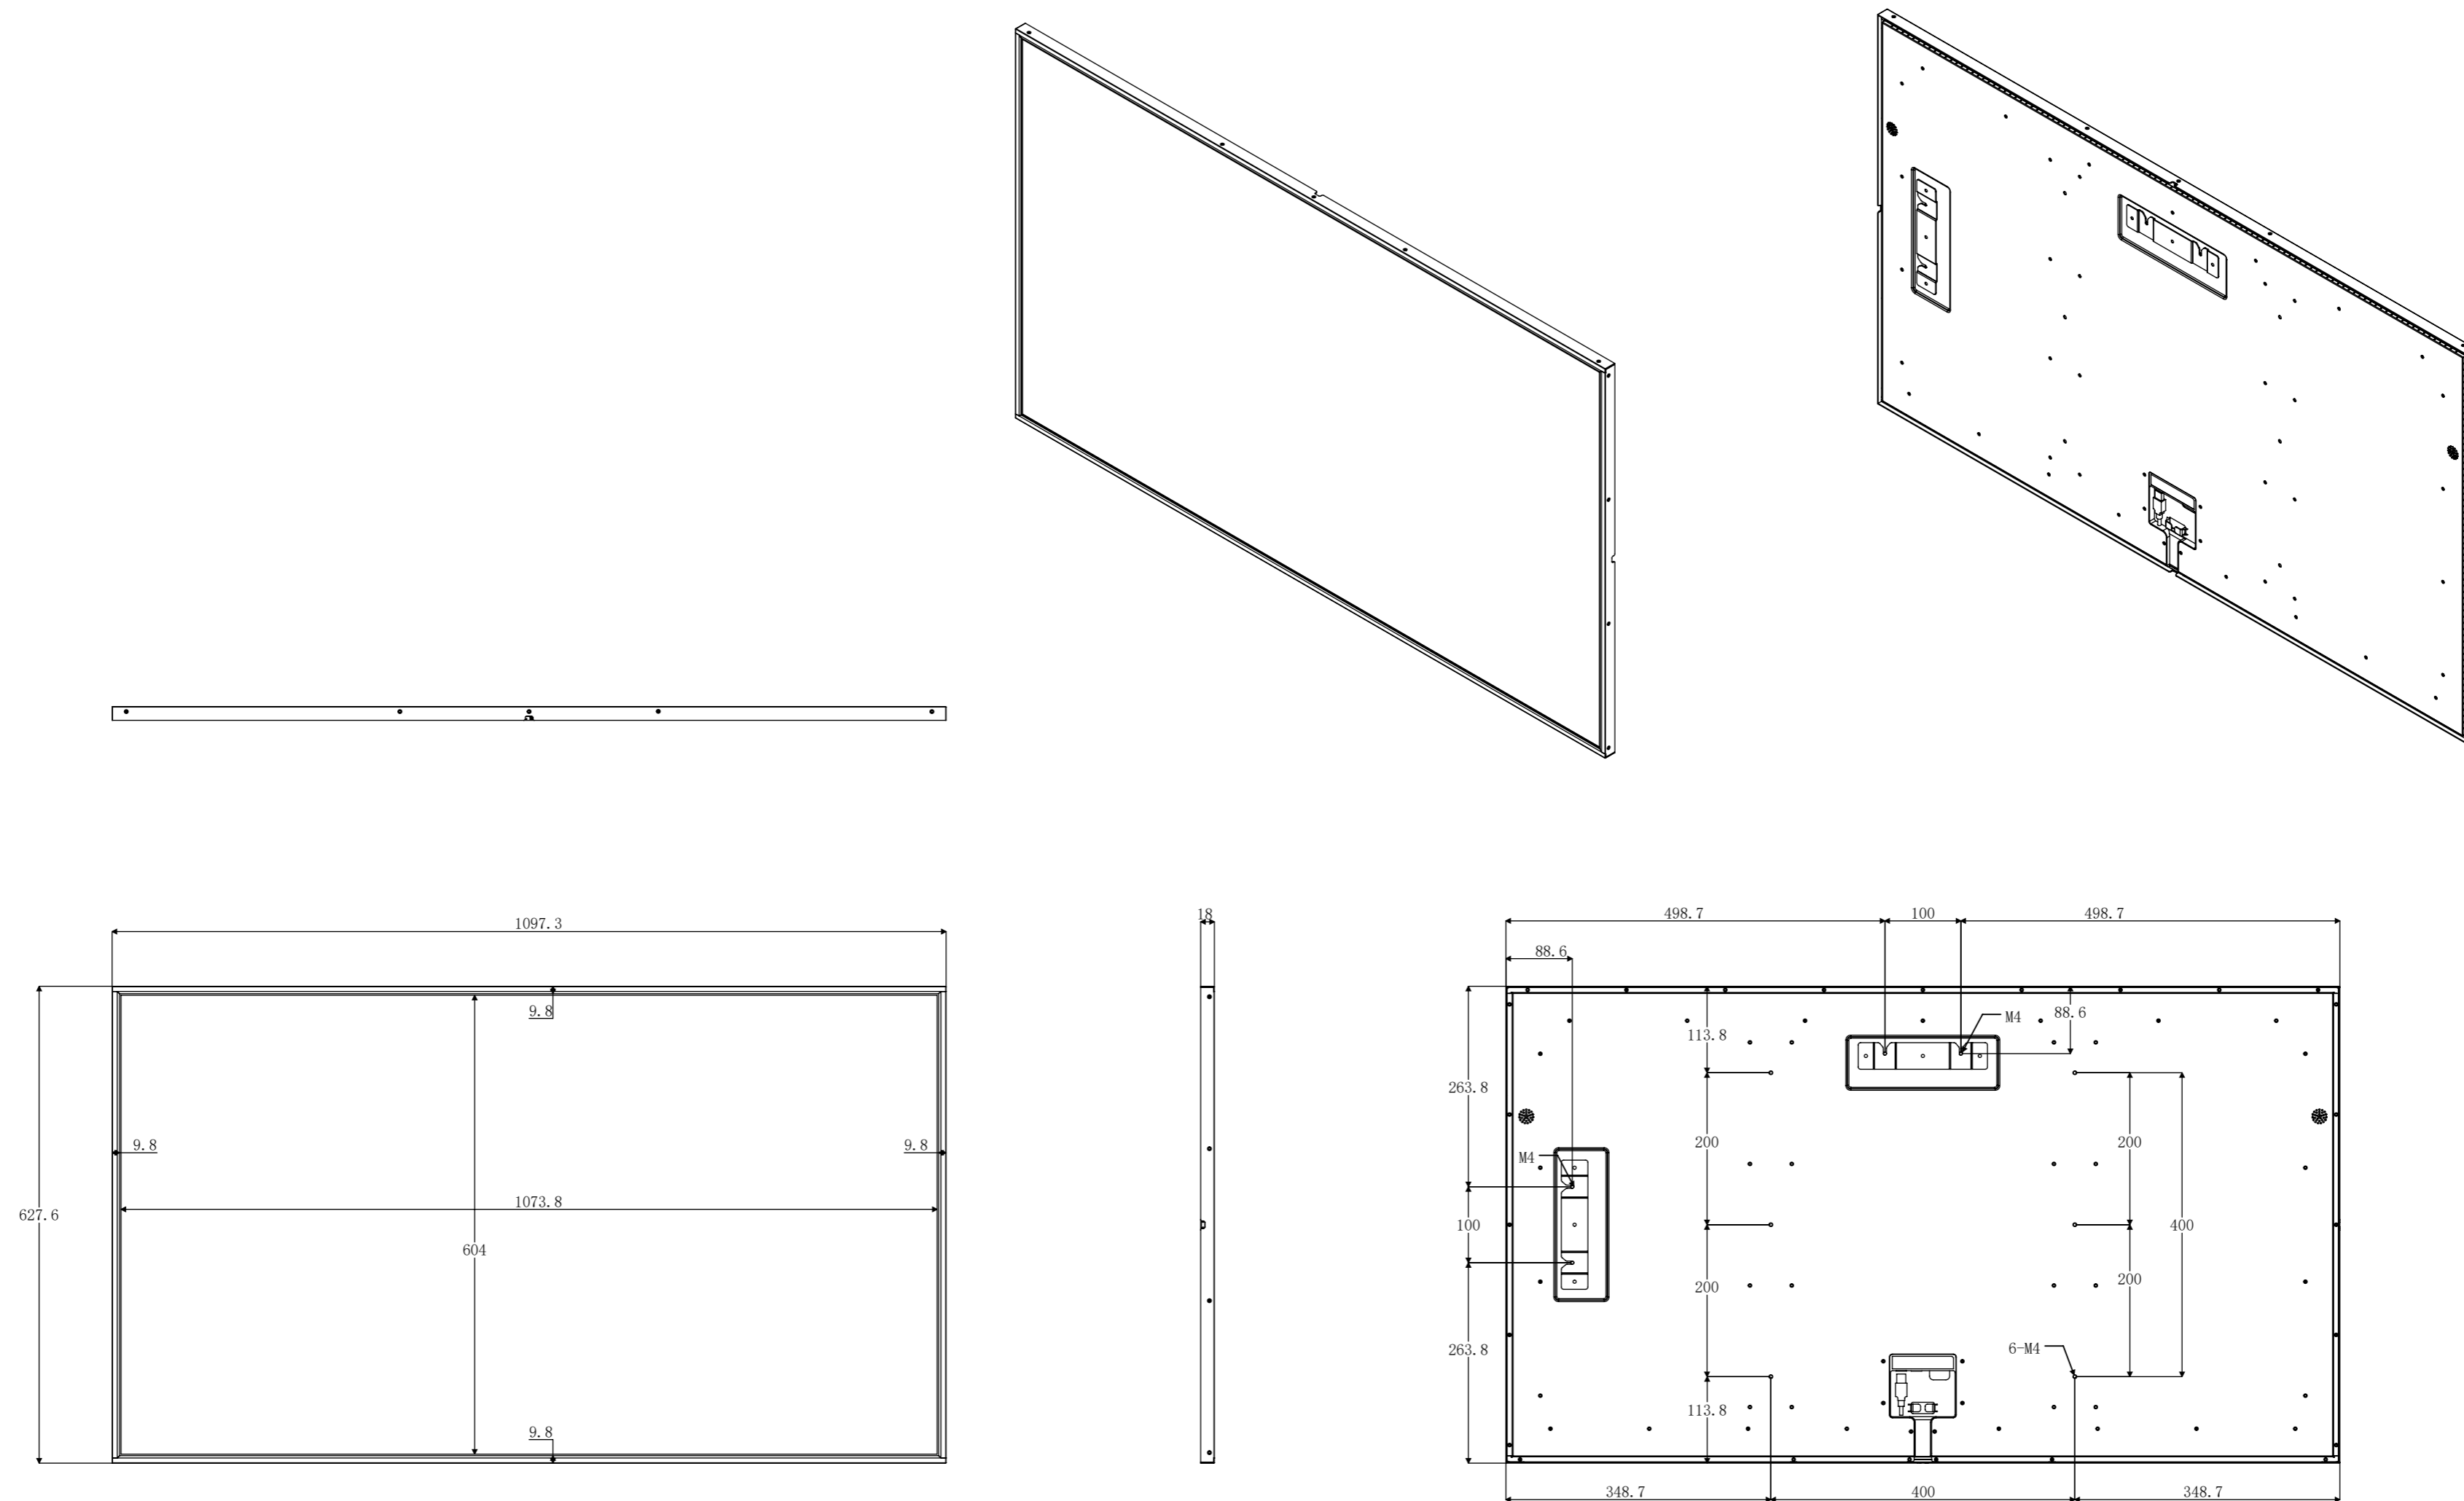

49 Inch Super Slim Commercial Display

Screenage		Shenzhen Screenage Electronics Co.,Ltd.
Types:	wall-mount	49 Inch Super Slim Commercial Display
Size:	49 inch	
Model:	590	