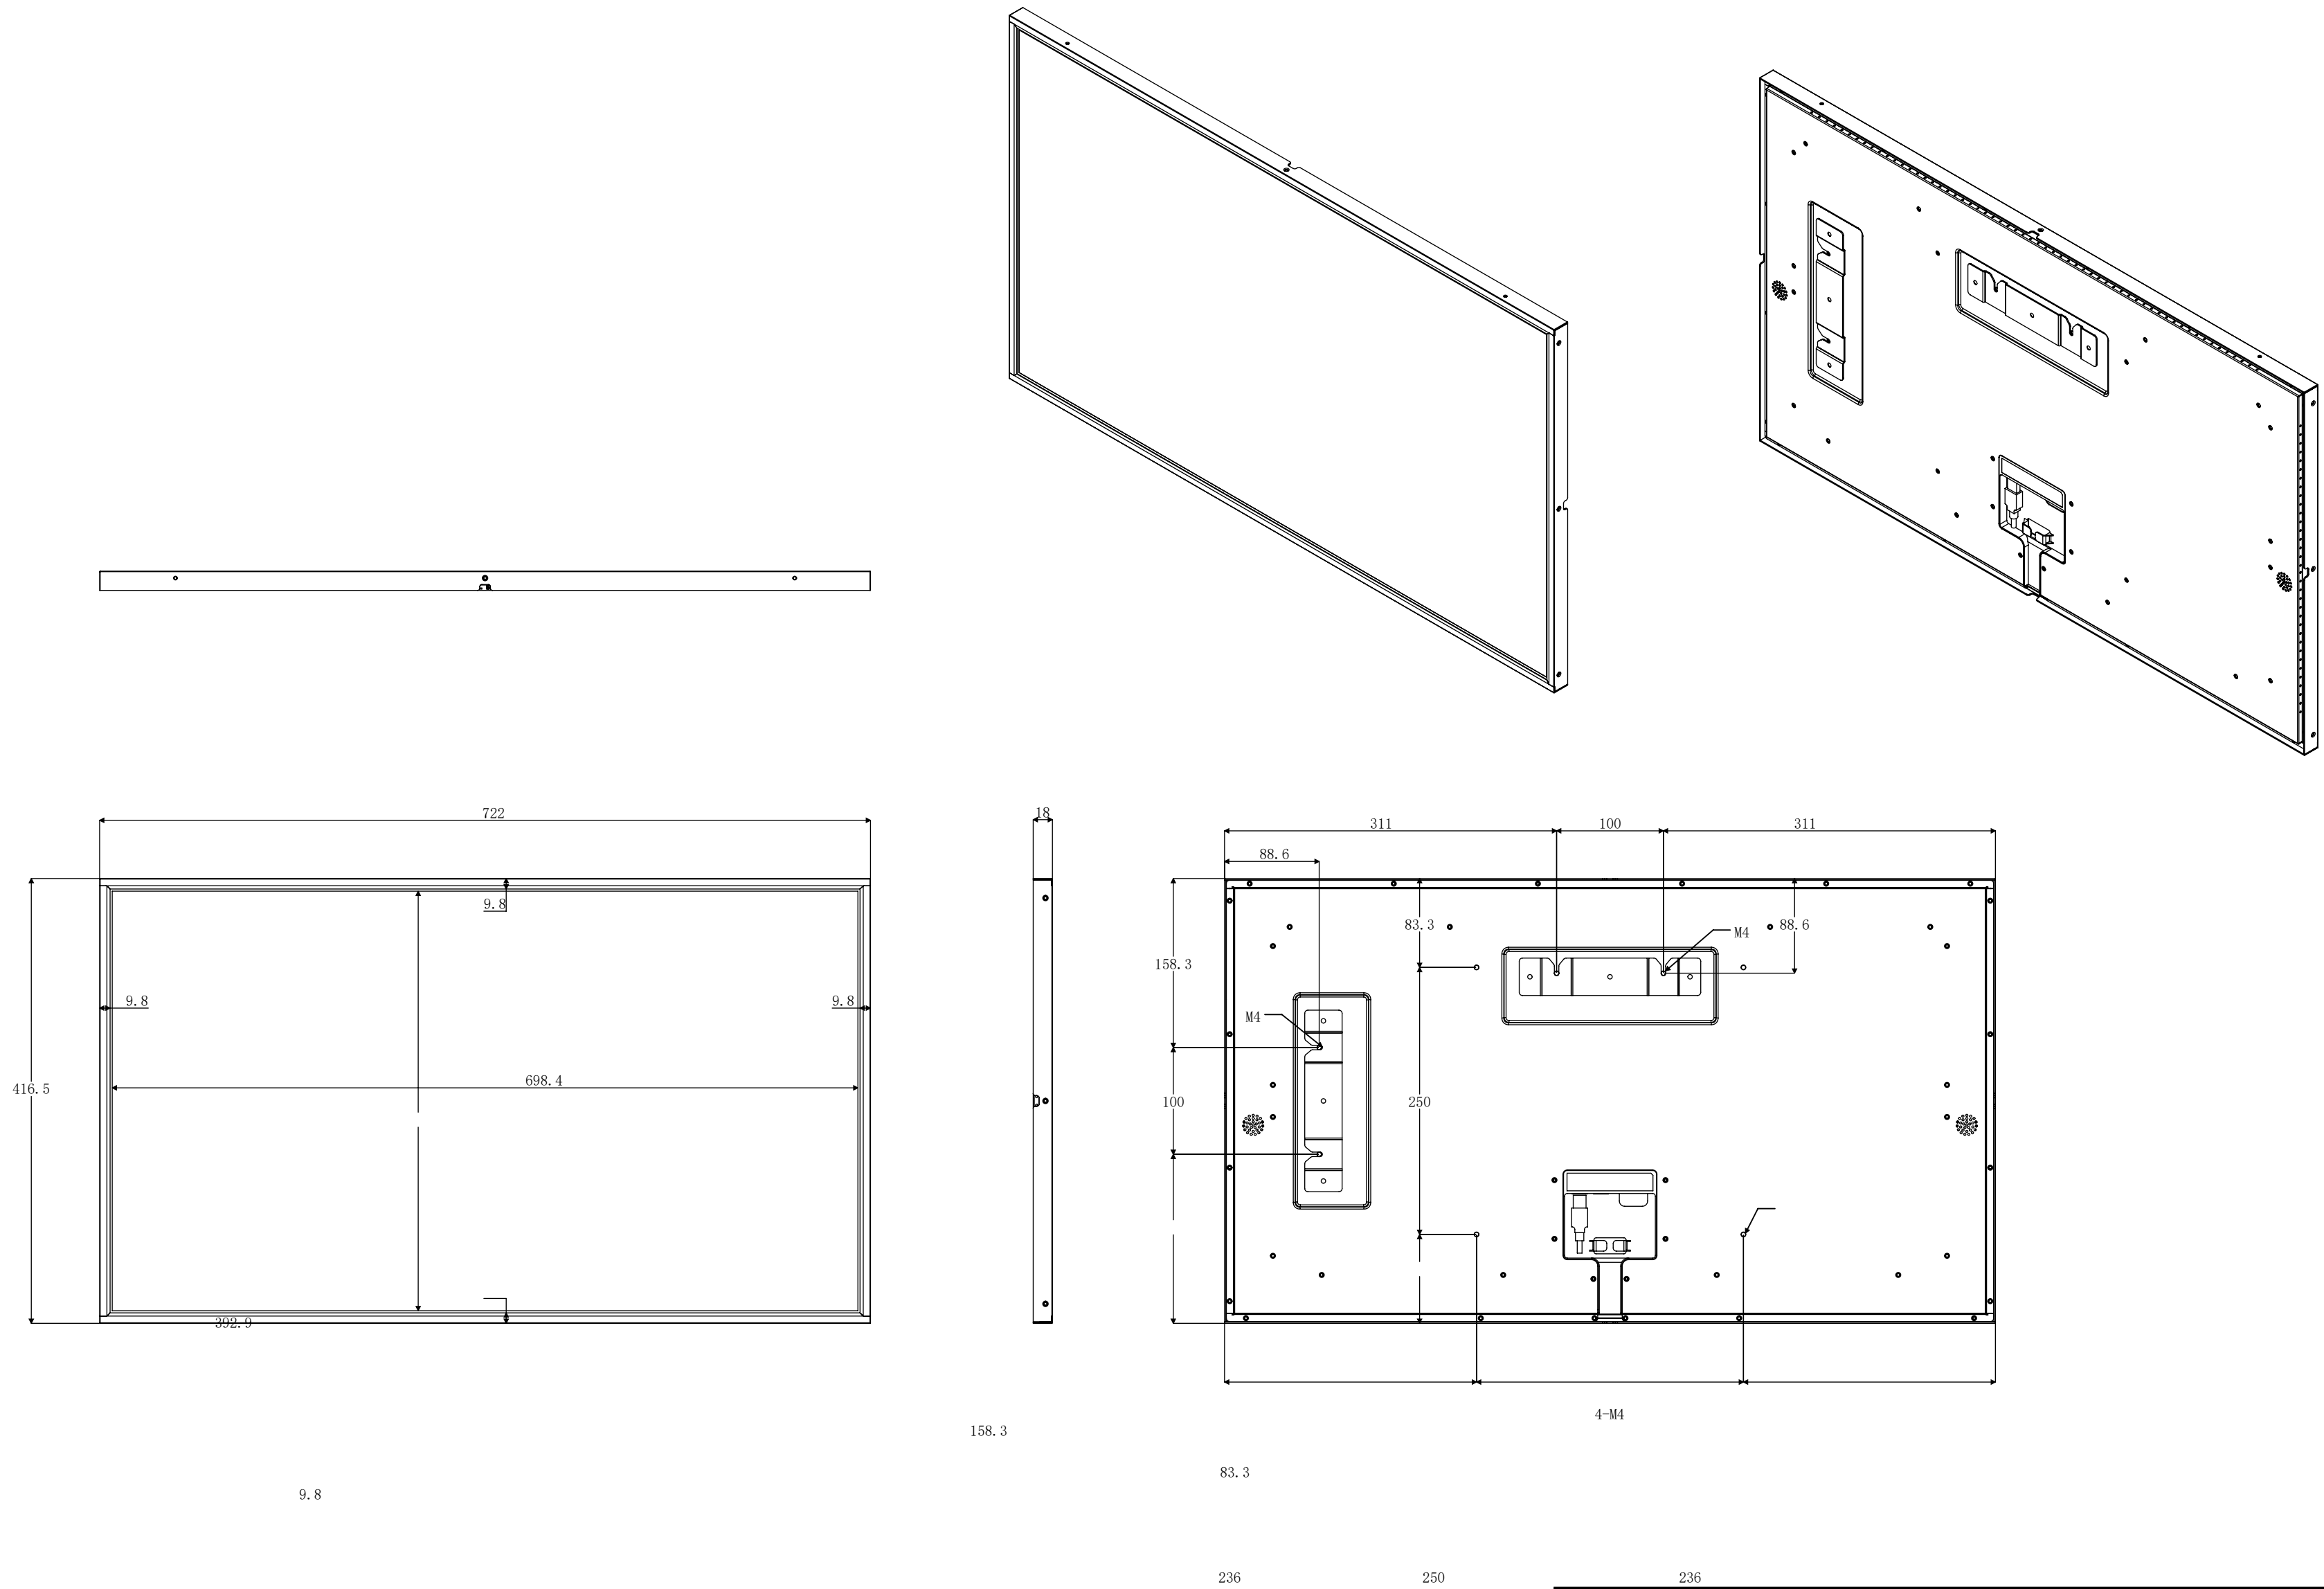

32 Inch Super Slim Commercial Display

Screenage		Shenzhen Screenage Electronics Co.,Ltd.
Types:	wall-mount	32 Inch Super Slim Commercial Display
Size:	32 inch	
Model:	590	