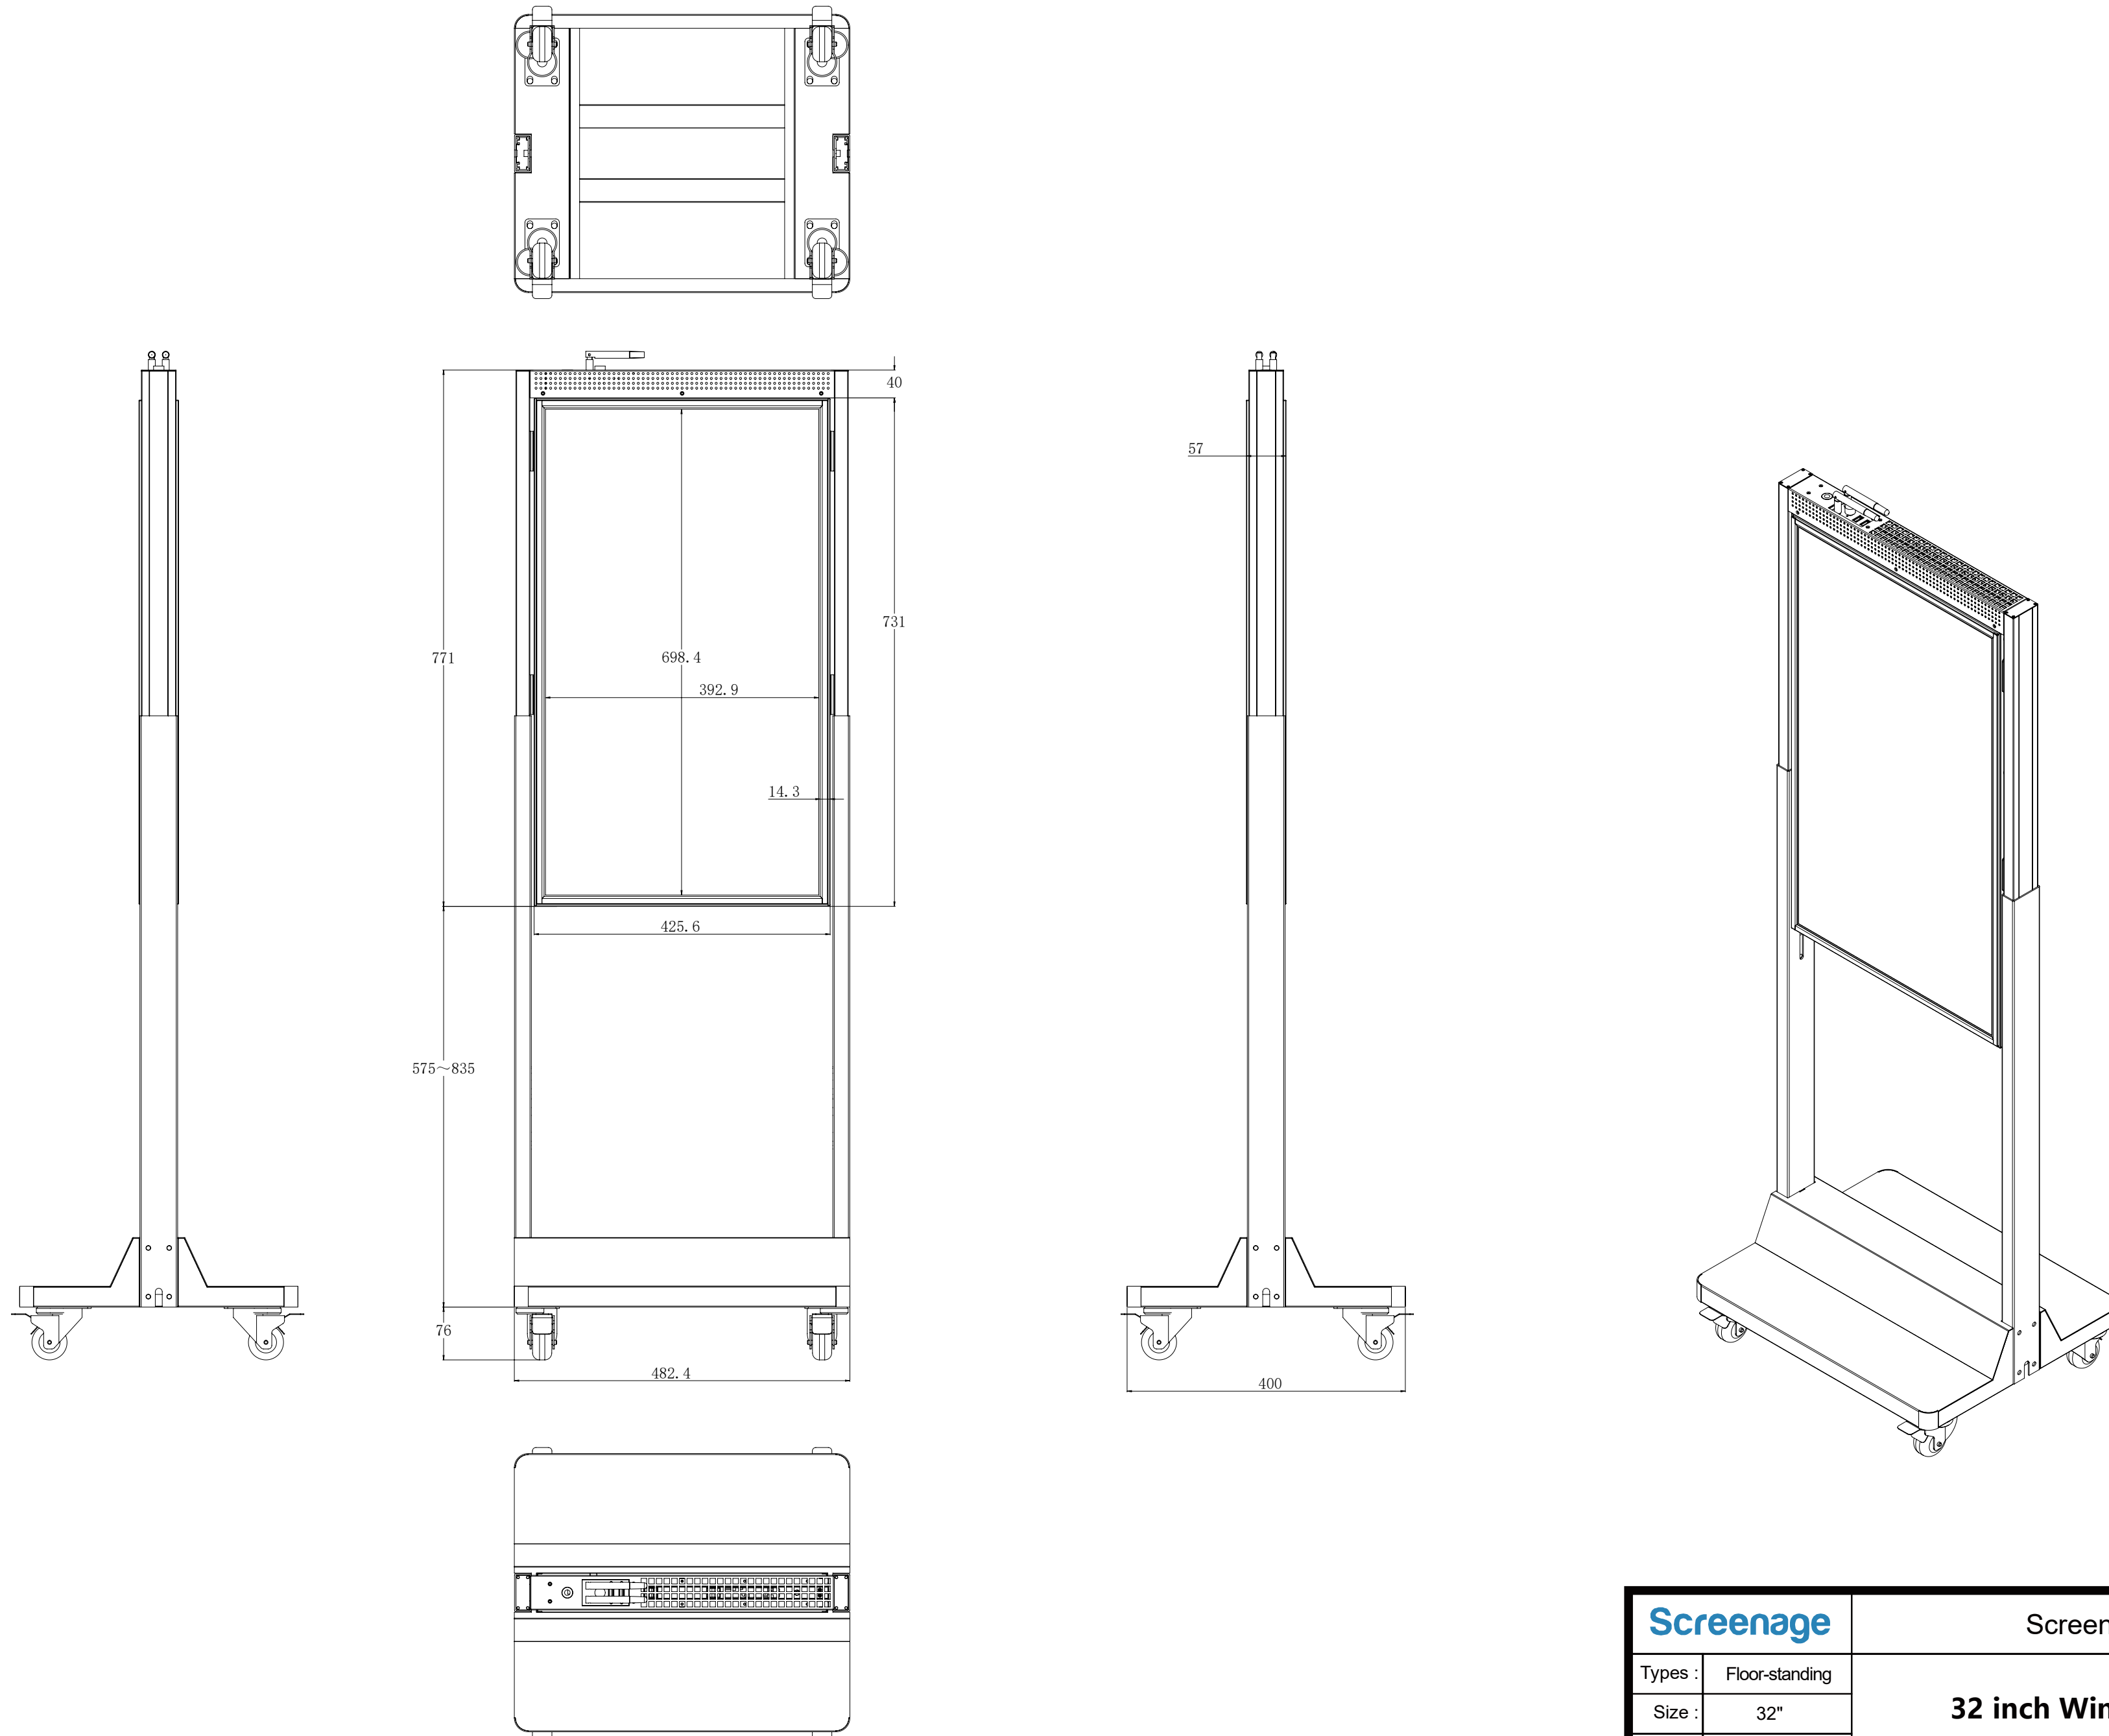

32 inch Double Side Free Standing Display

Screenage		Screenage Technology
Types :	Floor-standing	32 inch Window Facing Display
Size :	32"	
Model :	531XH	