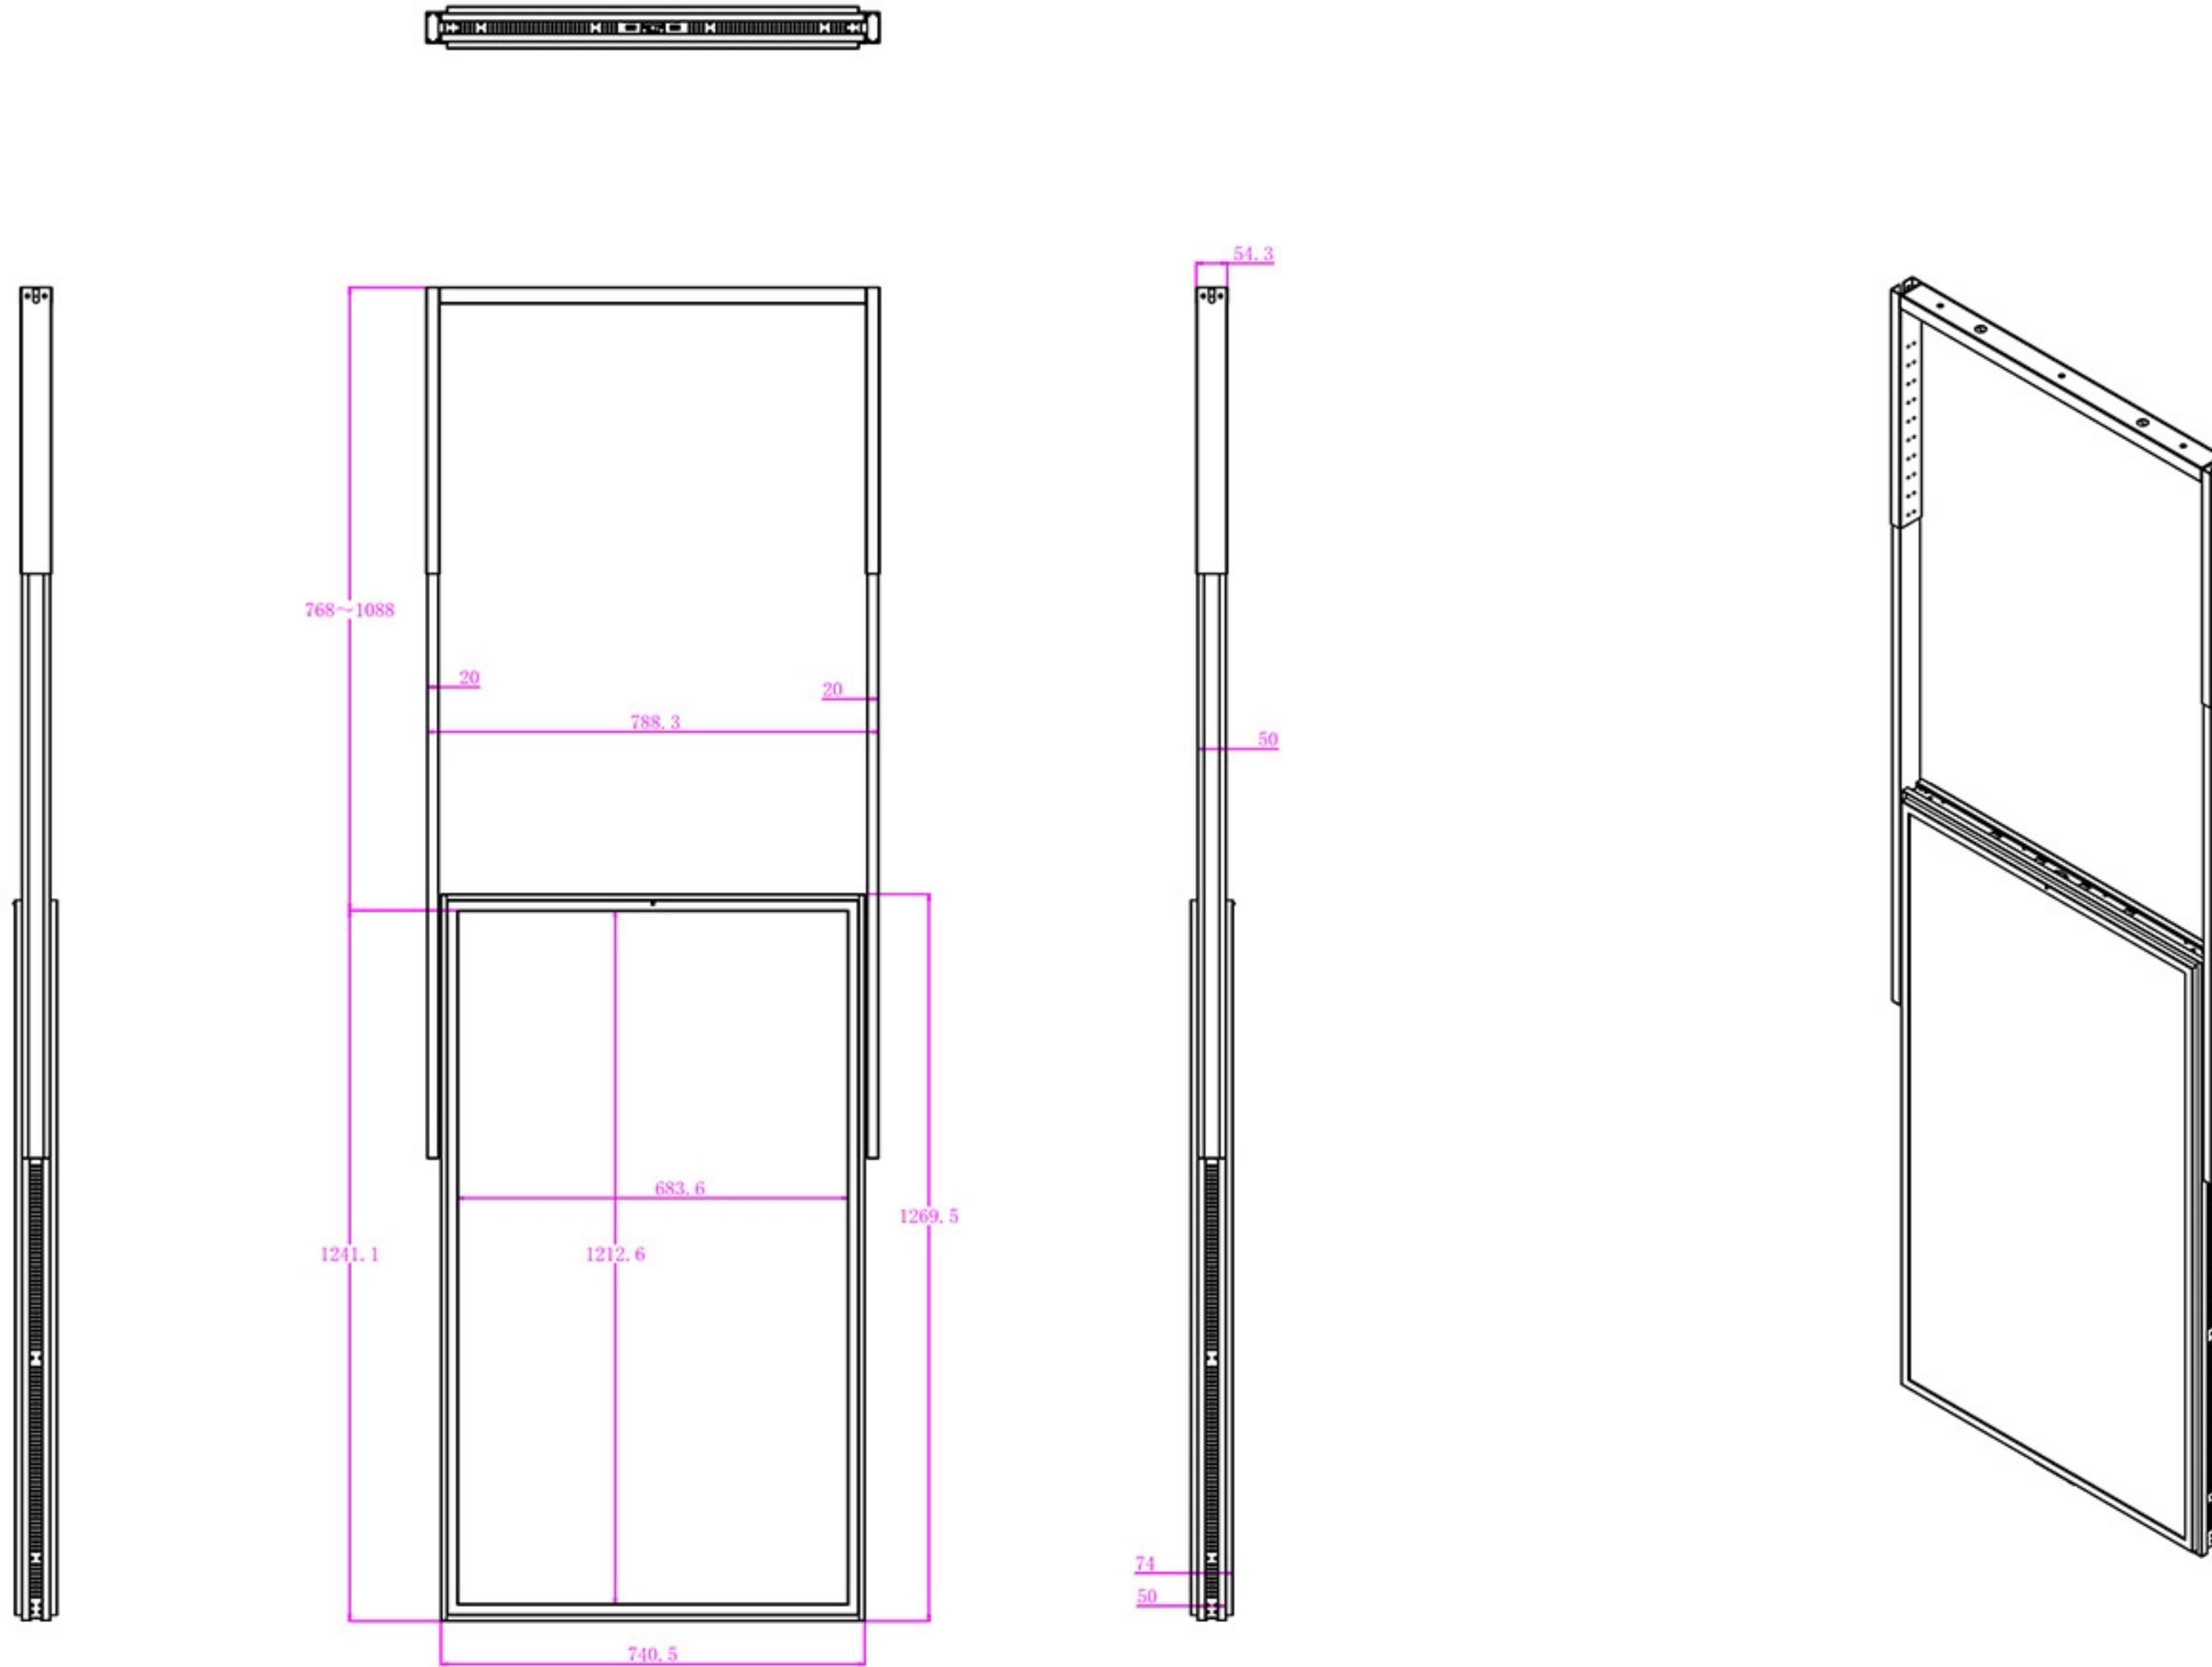

55 Inch Double Sided Hanging Display

Screenage		Shenzhen Screenage Electronics Co., Ltd.
Types :	Hanging	55 Inch Double Sided Hanging Display
Size :	55 inch	
Model :	540XH	