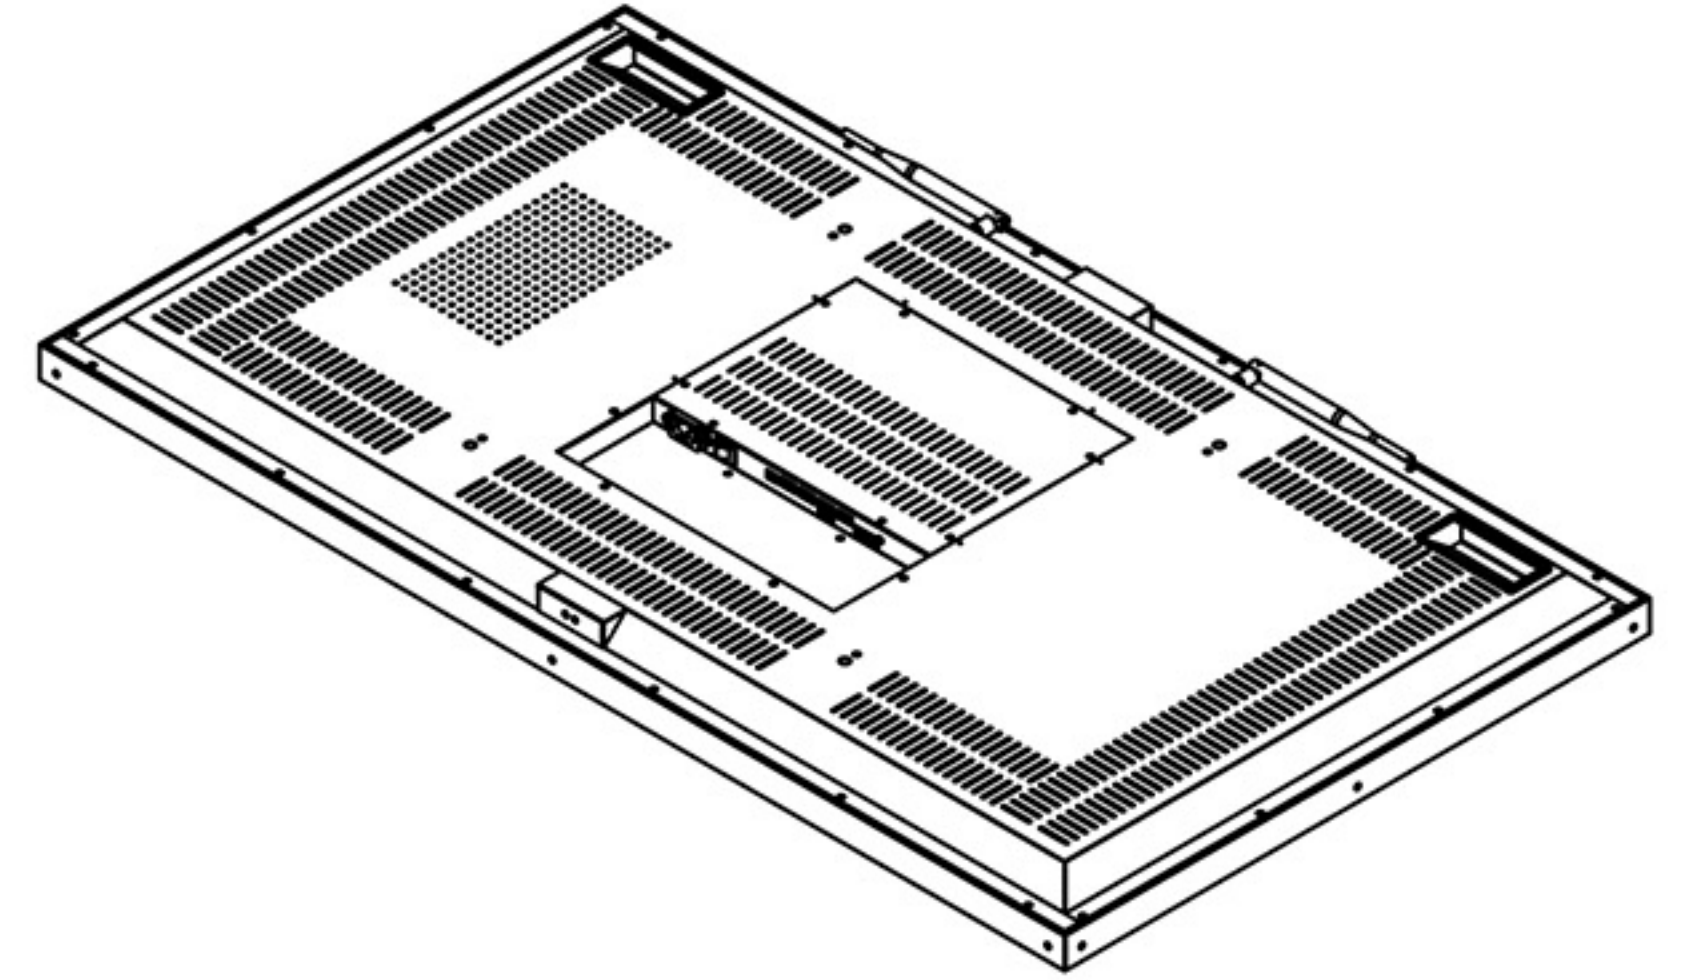

49 inch Window Facing Display

Screenage		Shenzhen Screenage Electronics Co., Ltd.
Types :	Floor-standing	49 inch Window Facing Display
Size :	49 inch	
Model :	521XH	