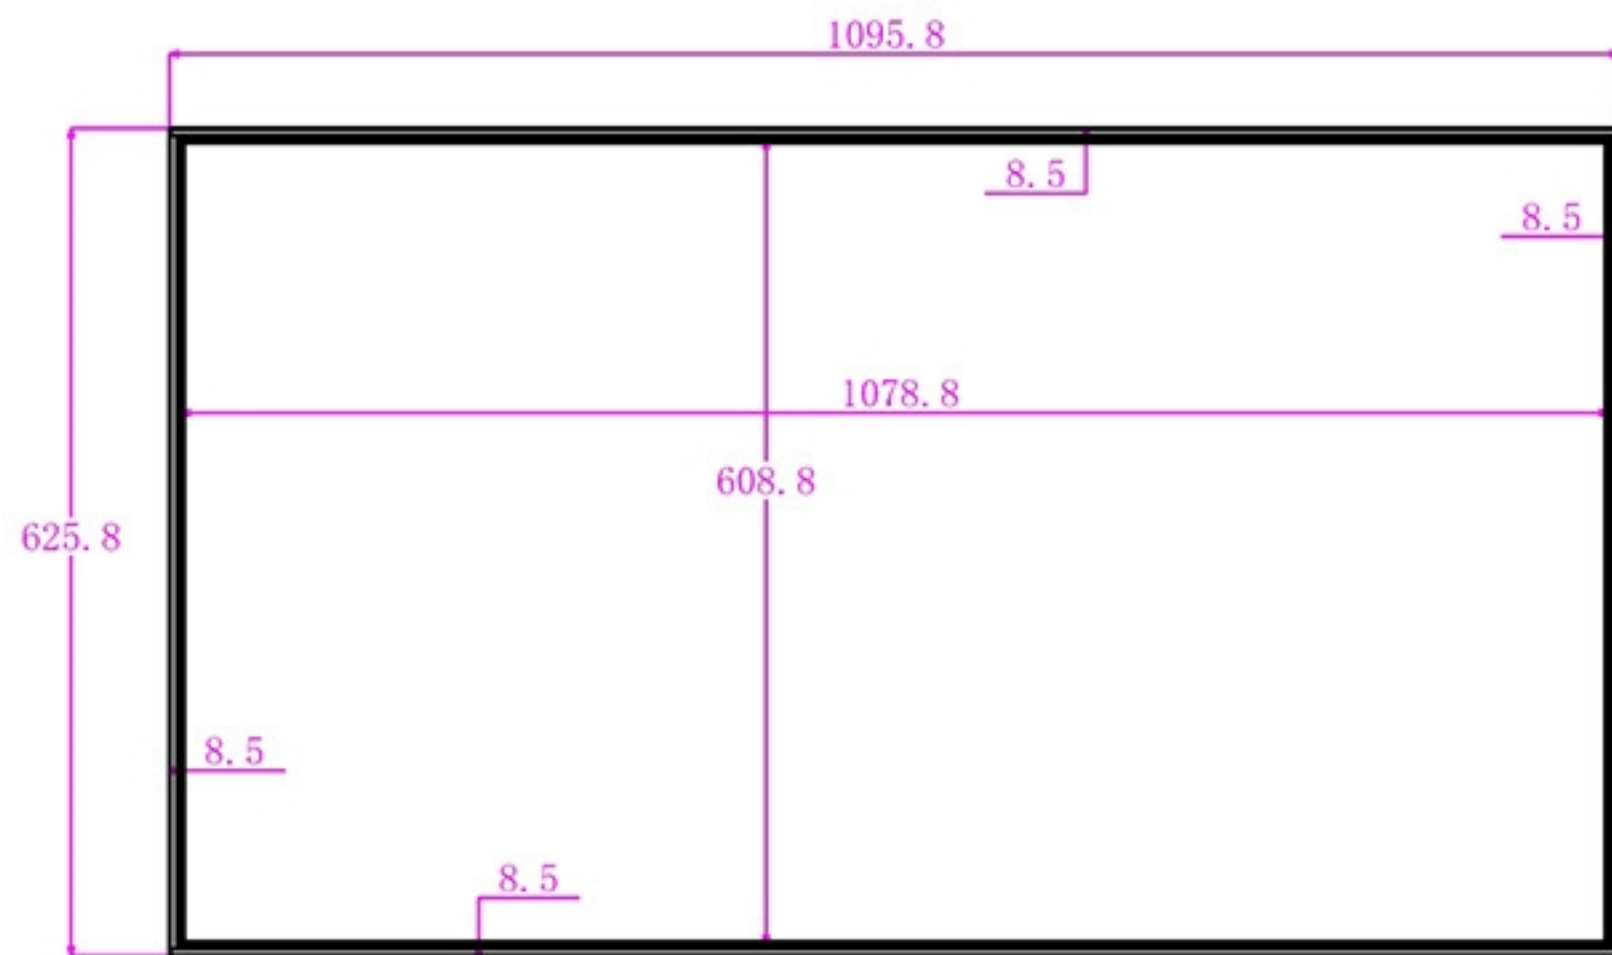

49 inch Window Facing Display

Screenage		Shenzhen Screenage Electronics Co., Ltd.
Types :	Floor-standing	49 inch Window Facing Display
Size :	49 inch	
Model :	521XH	