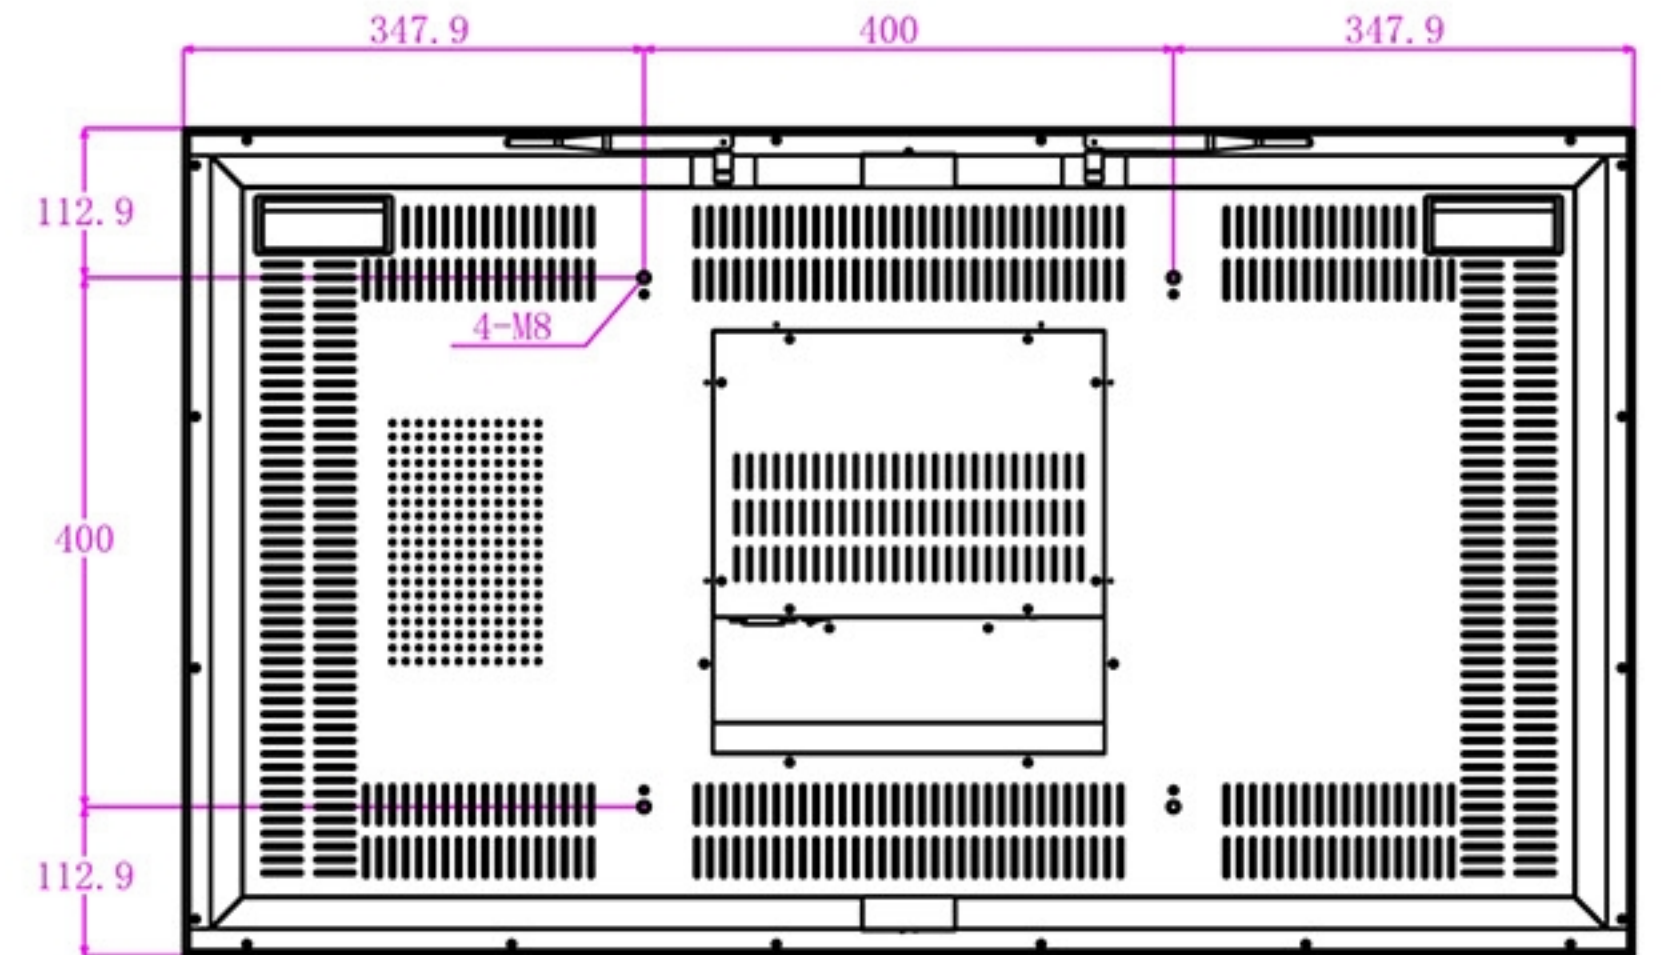

49 inch Window Facing Display

Screenage		Shenzhen Screenage Electronics Co., Ltd.
Types :	Floor-standing	49 inch Window Facing Display
Size :	49 inch	
Model :	521XH	