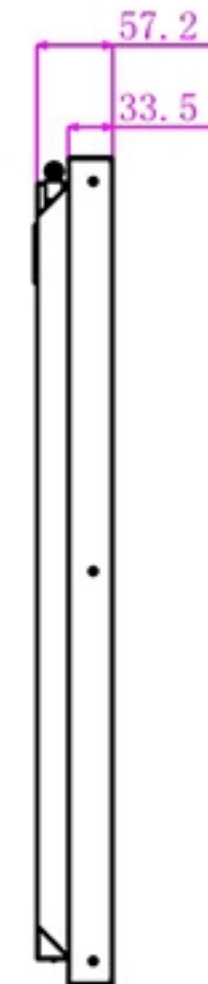

49 inch Window Facing Display

Screenage		Shenzhen Screenage Electronics Co., Ltd.
Types :	Floor-standing	49 inch Window Facing Display
Size :	49 inch	
Model :	521XH	