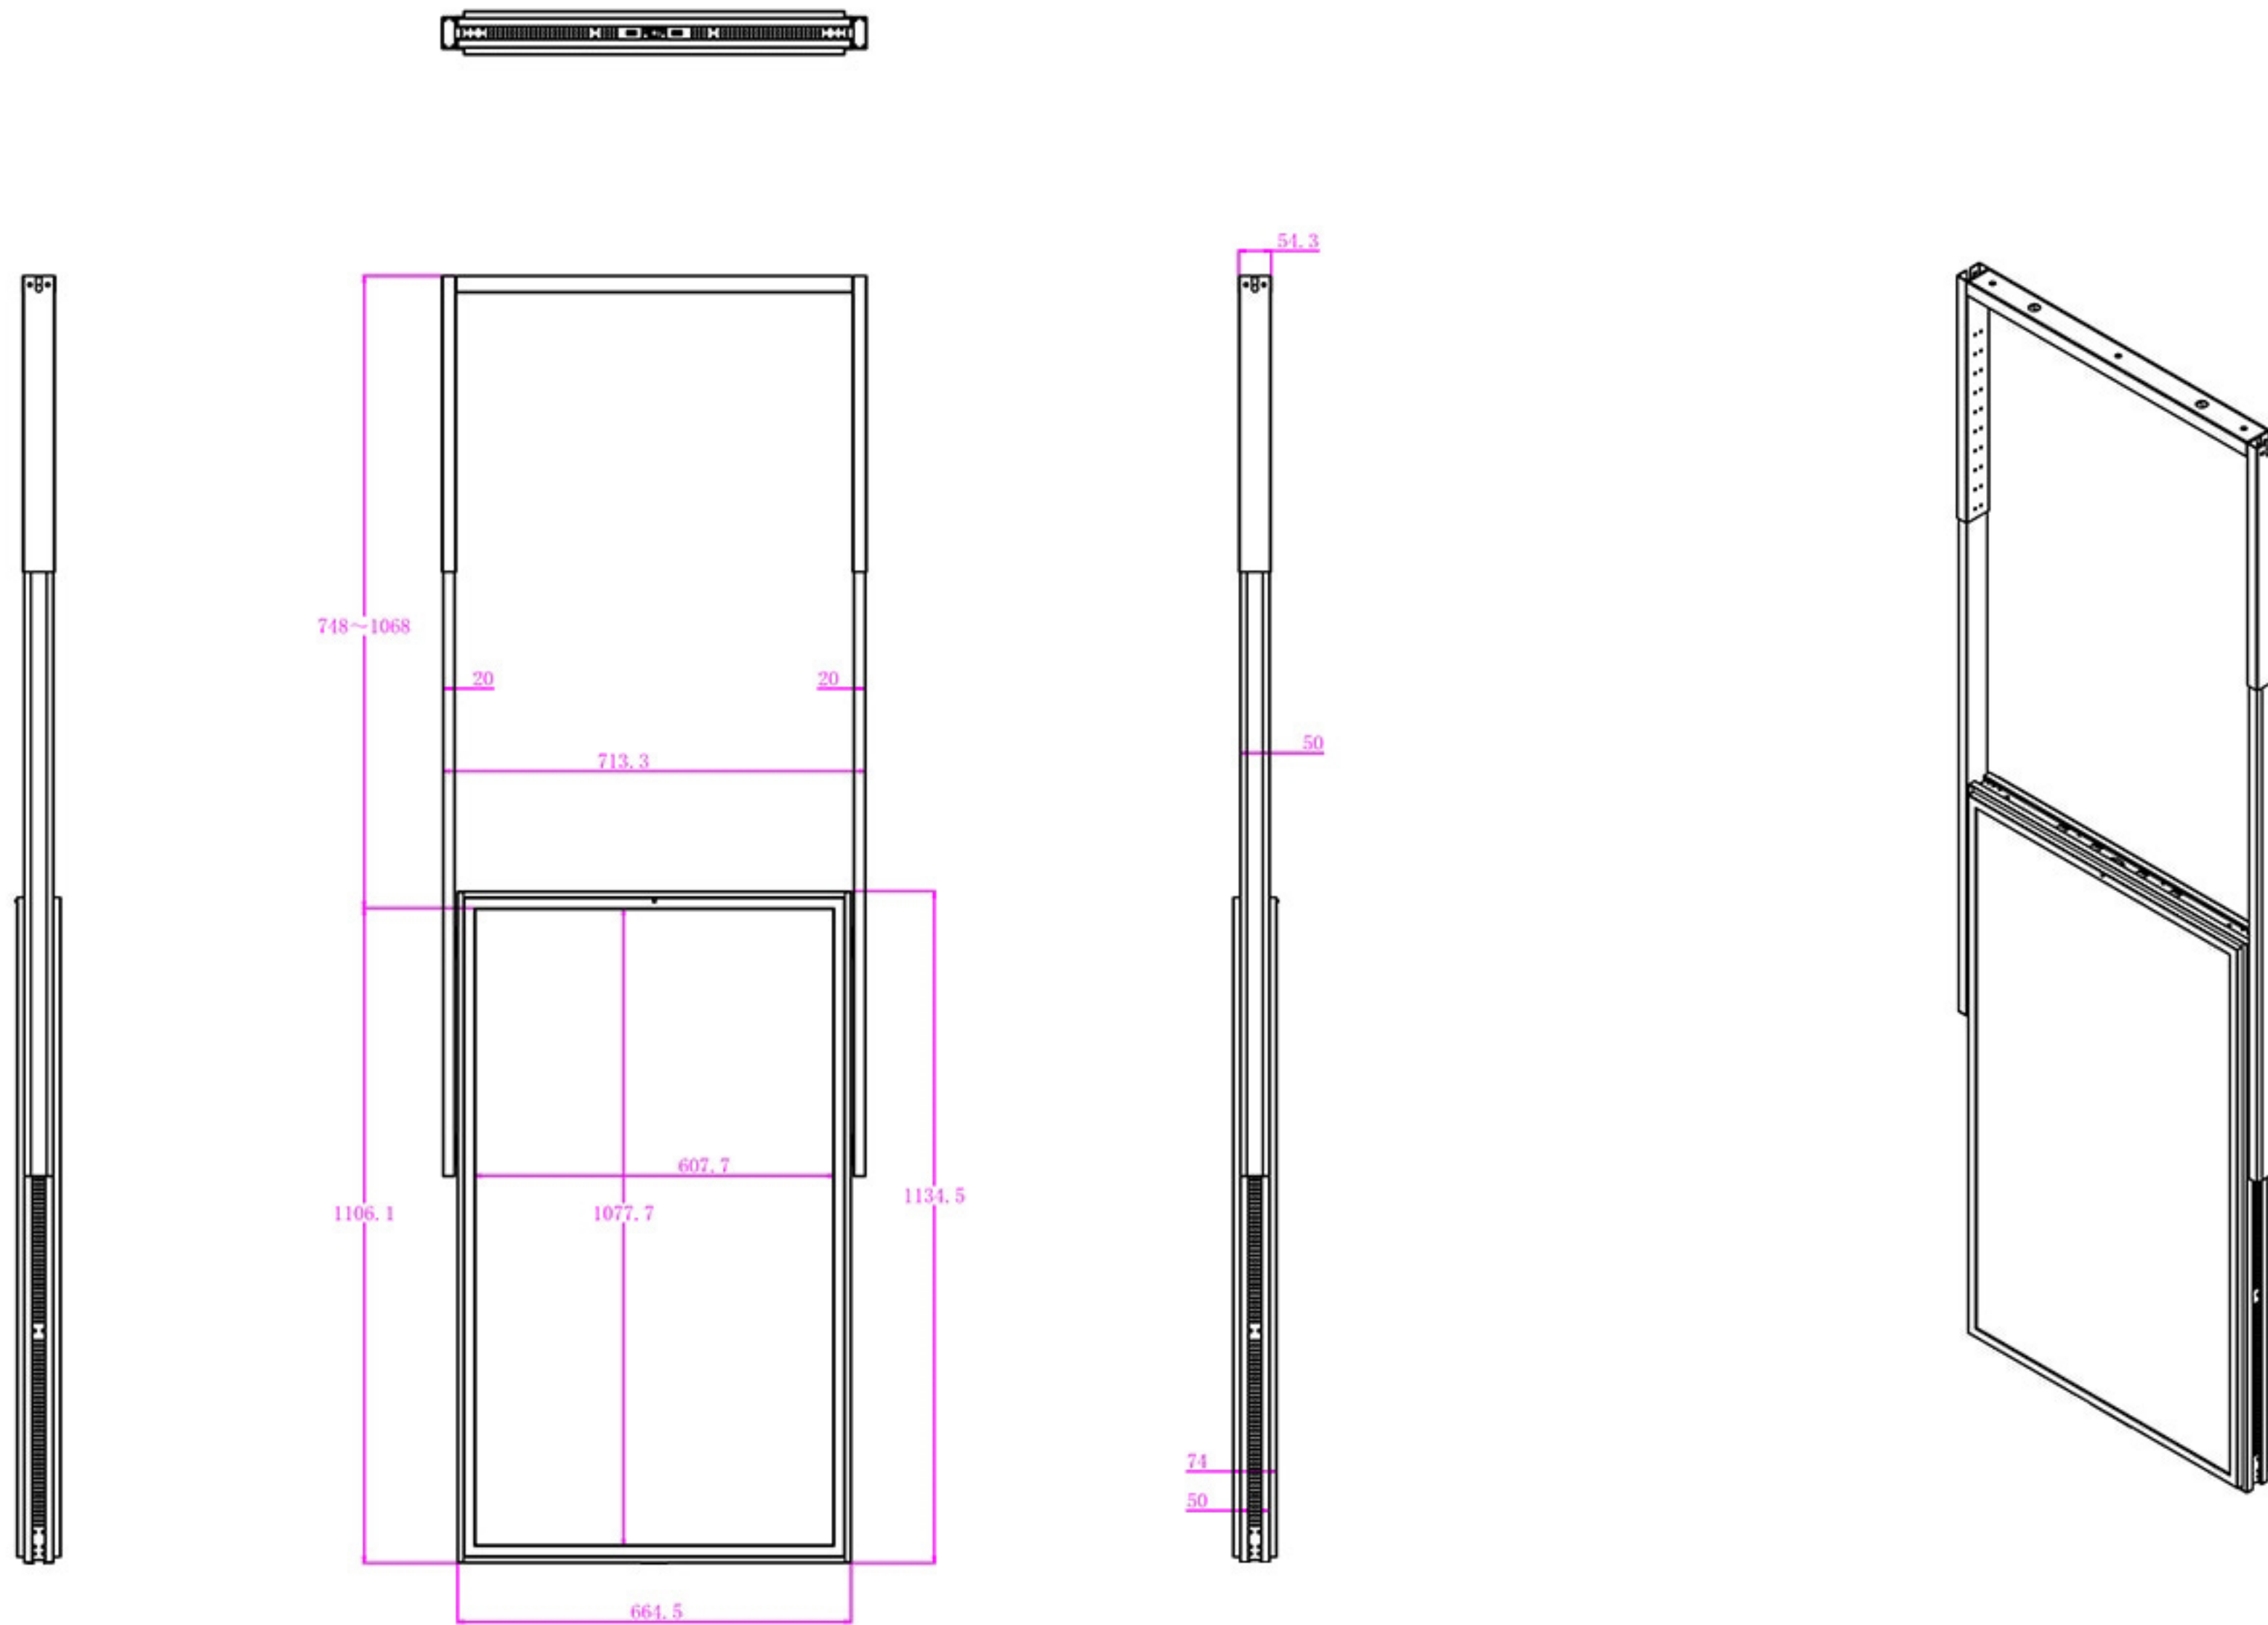

# 49 Inch Double Sided Hanging Display

<b>Screenage</b>		Shenzhen Screenage Electronics Co., Ltd.
Types :	Hanging	<b>49 Inch Double Sided Hanging Display</b>
Size :	49 inch	
Model :	541XH	